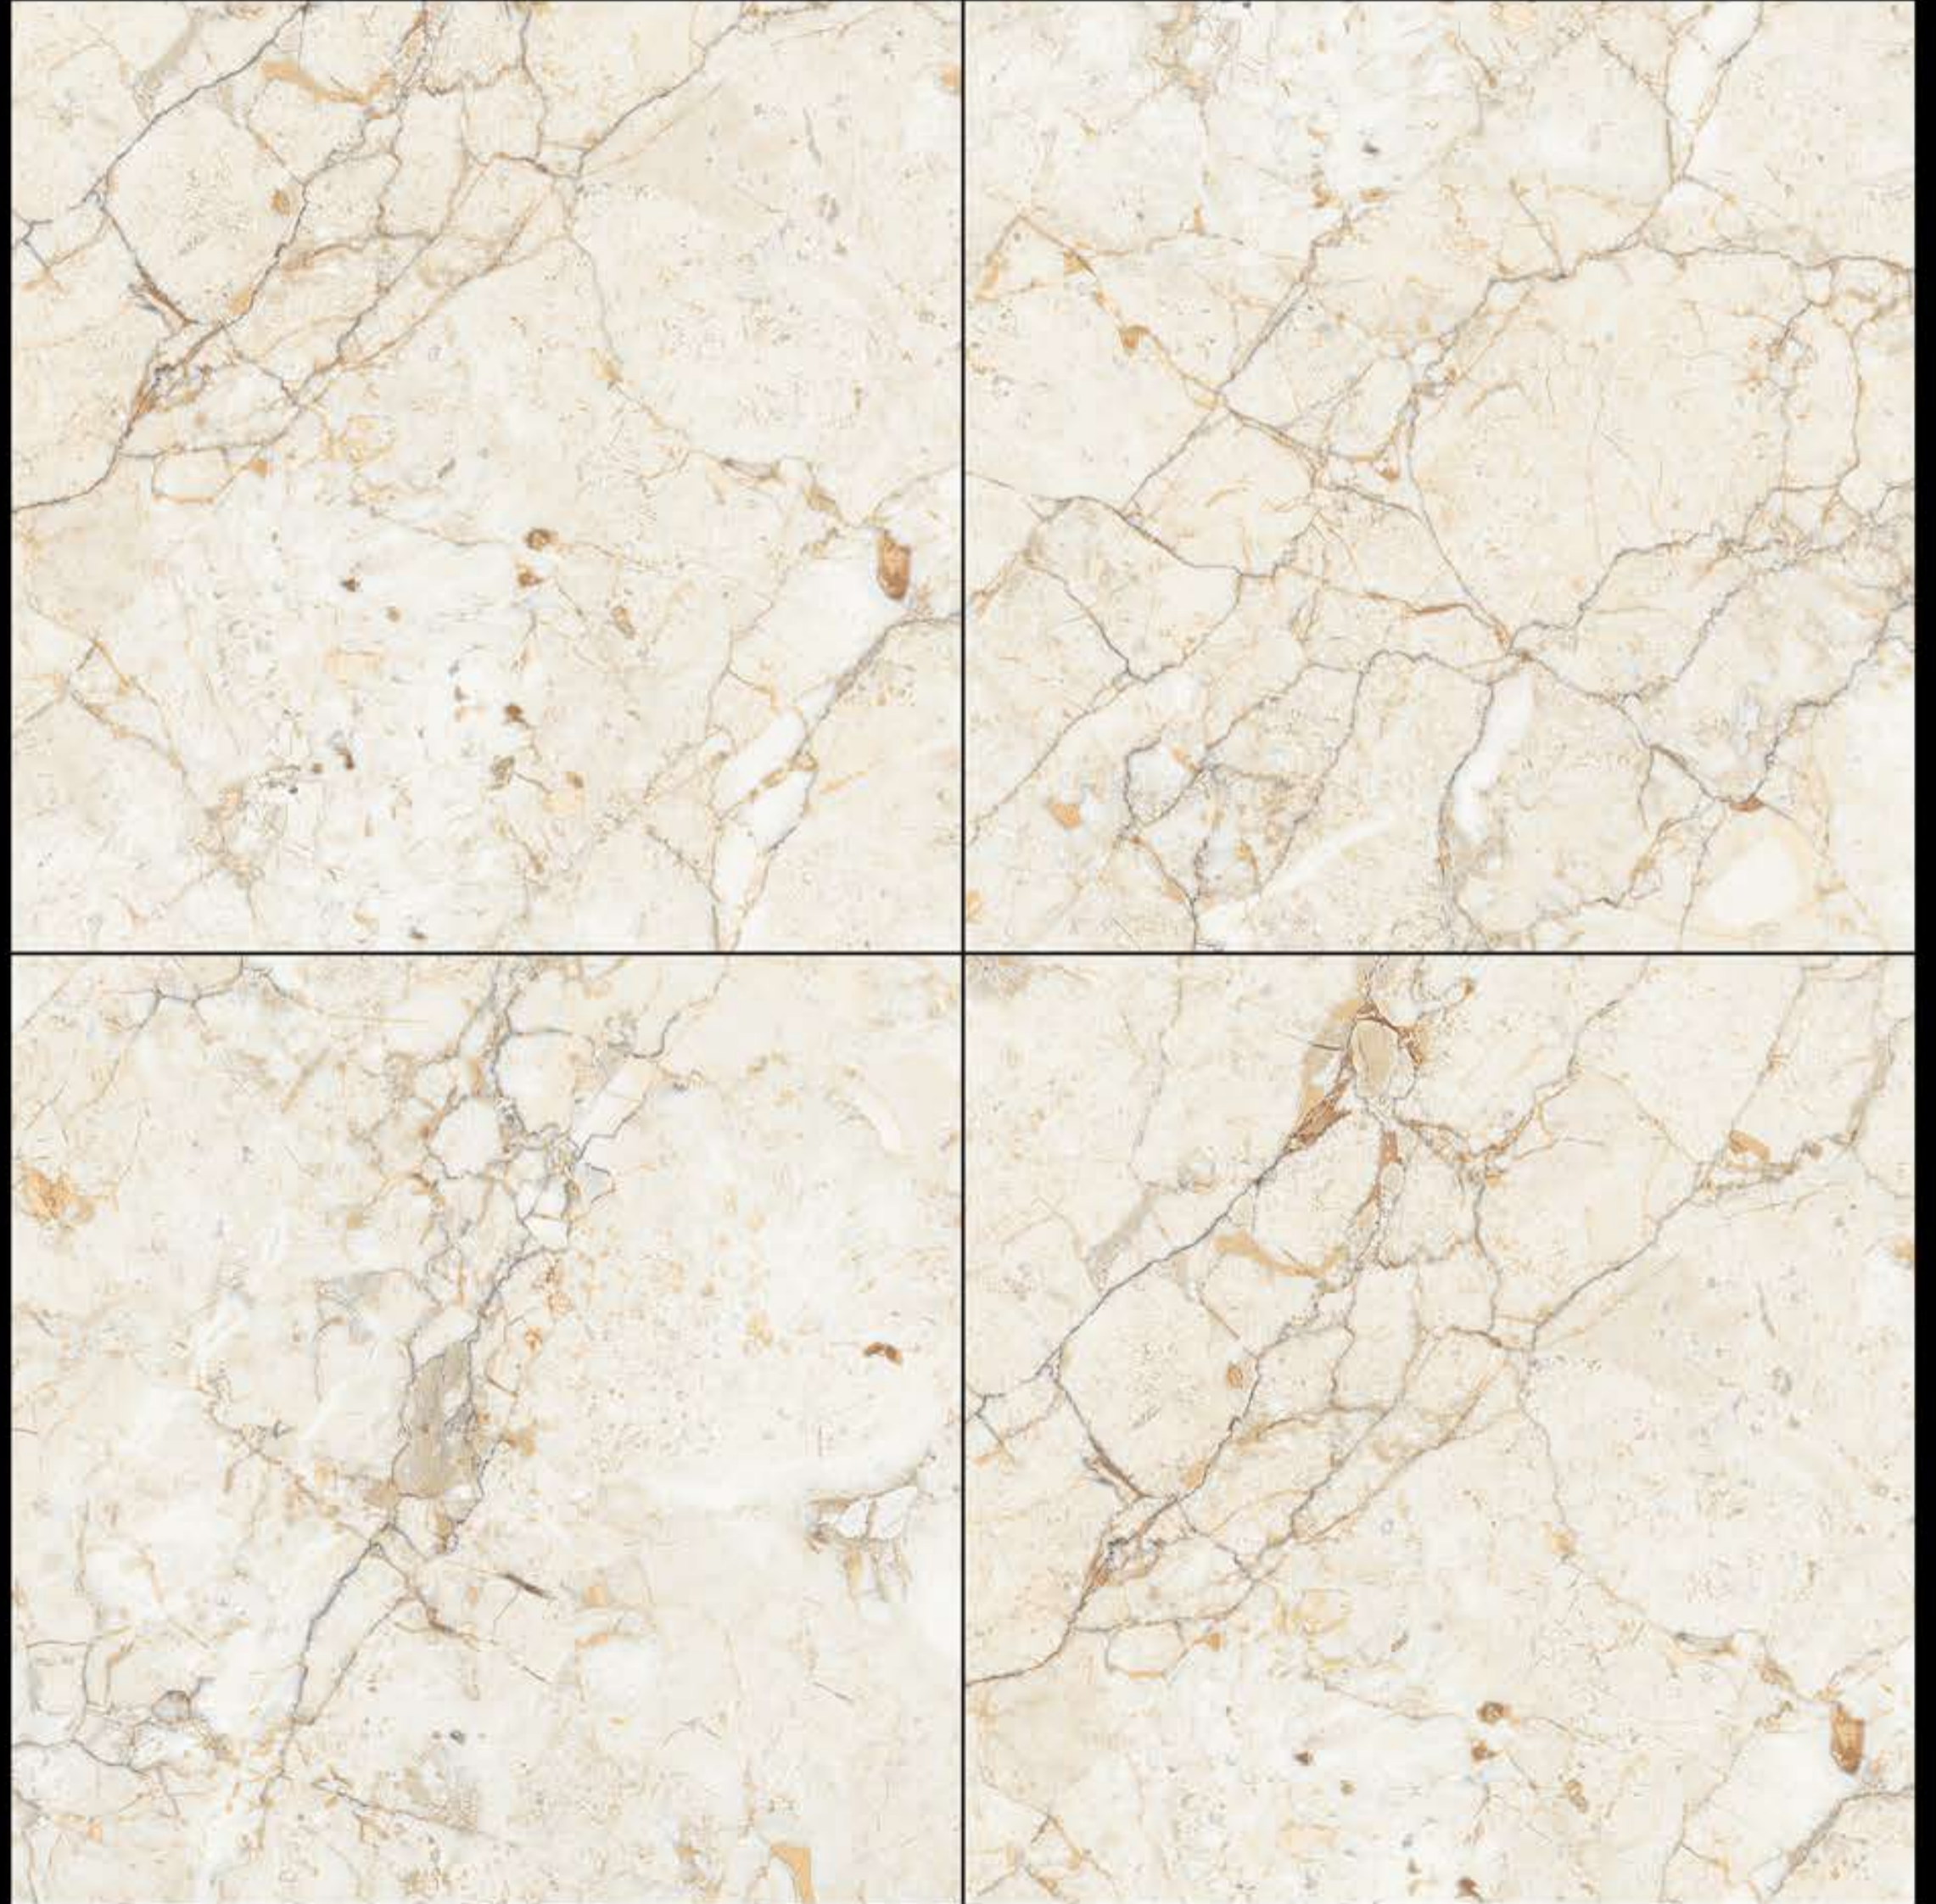

600x600mm | Glossy Digital Glazed Vitrified Tiles

Random

BRECIA GOLD

Digital Tech

Floor Tiles

Eco Friendly

Heavy Duty