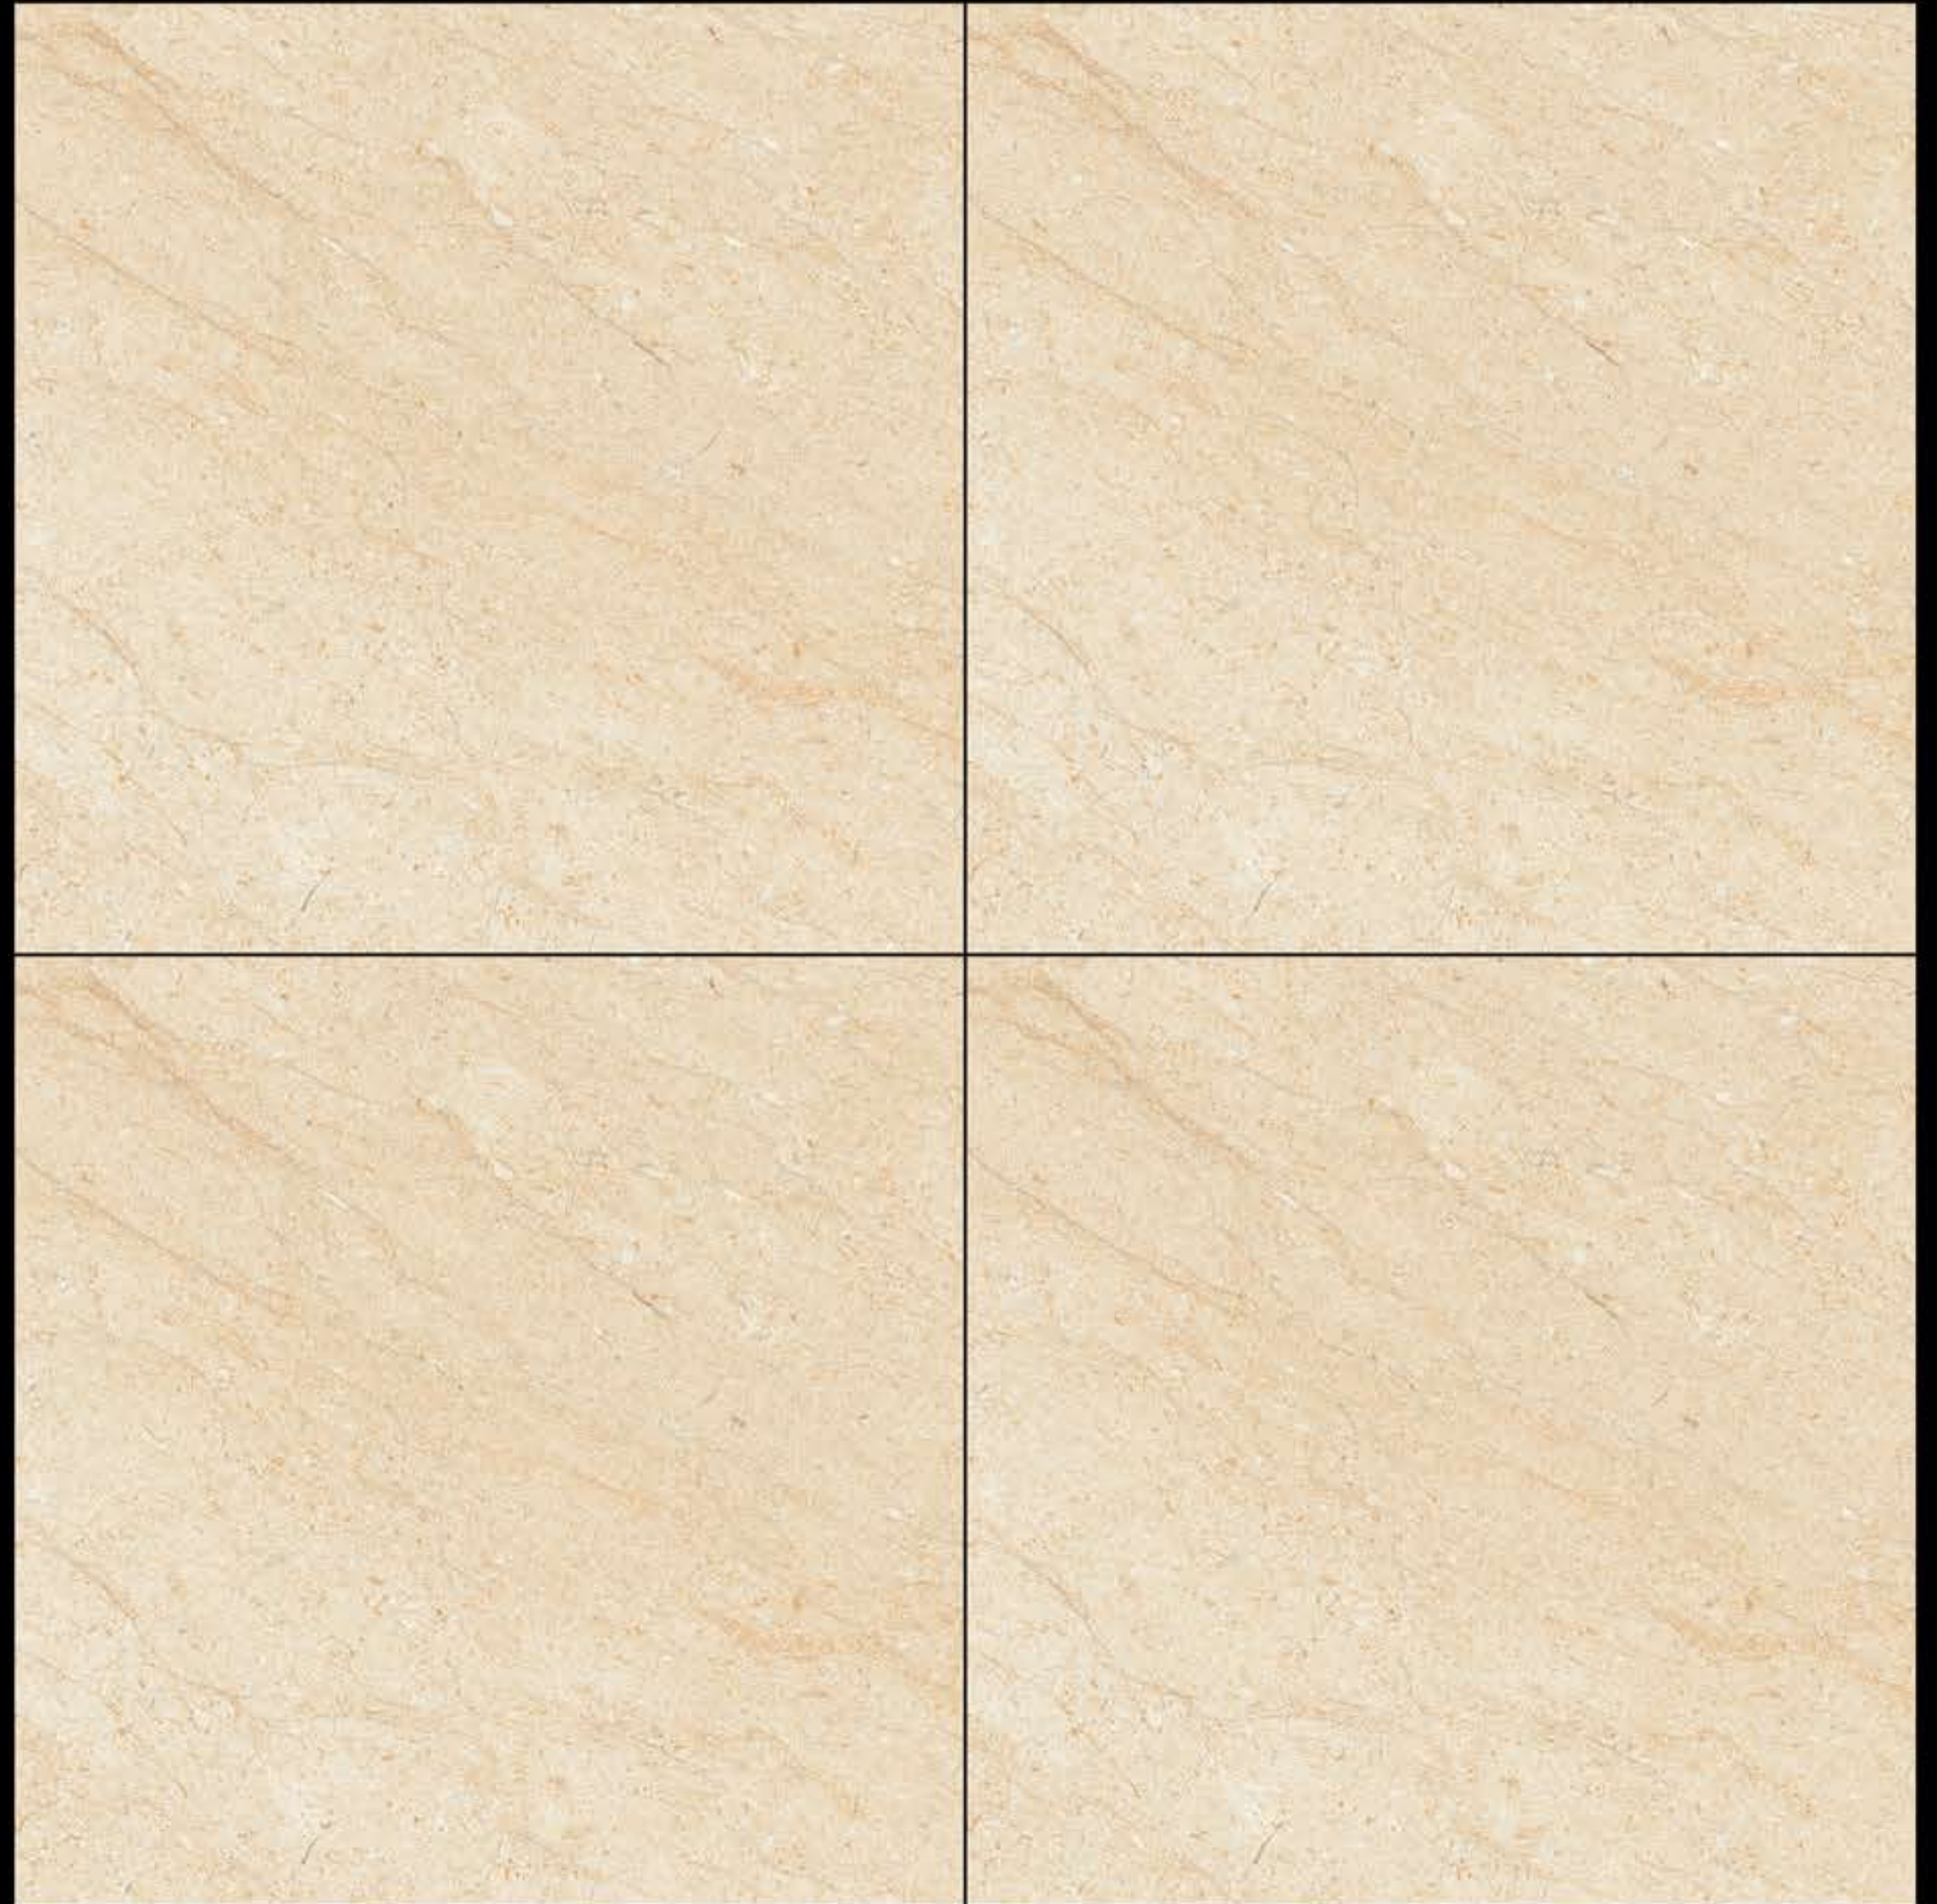

600x600mm | Glossy Digital Glazed Vitrified Tiles

Fix part

MARMOL BEIGE

Digital Tech

Floor Tiles

Eco Friendly

Heavy Duty