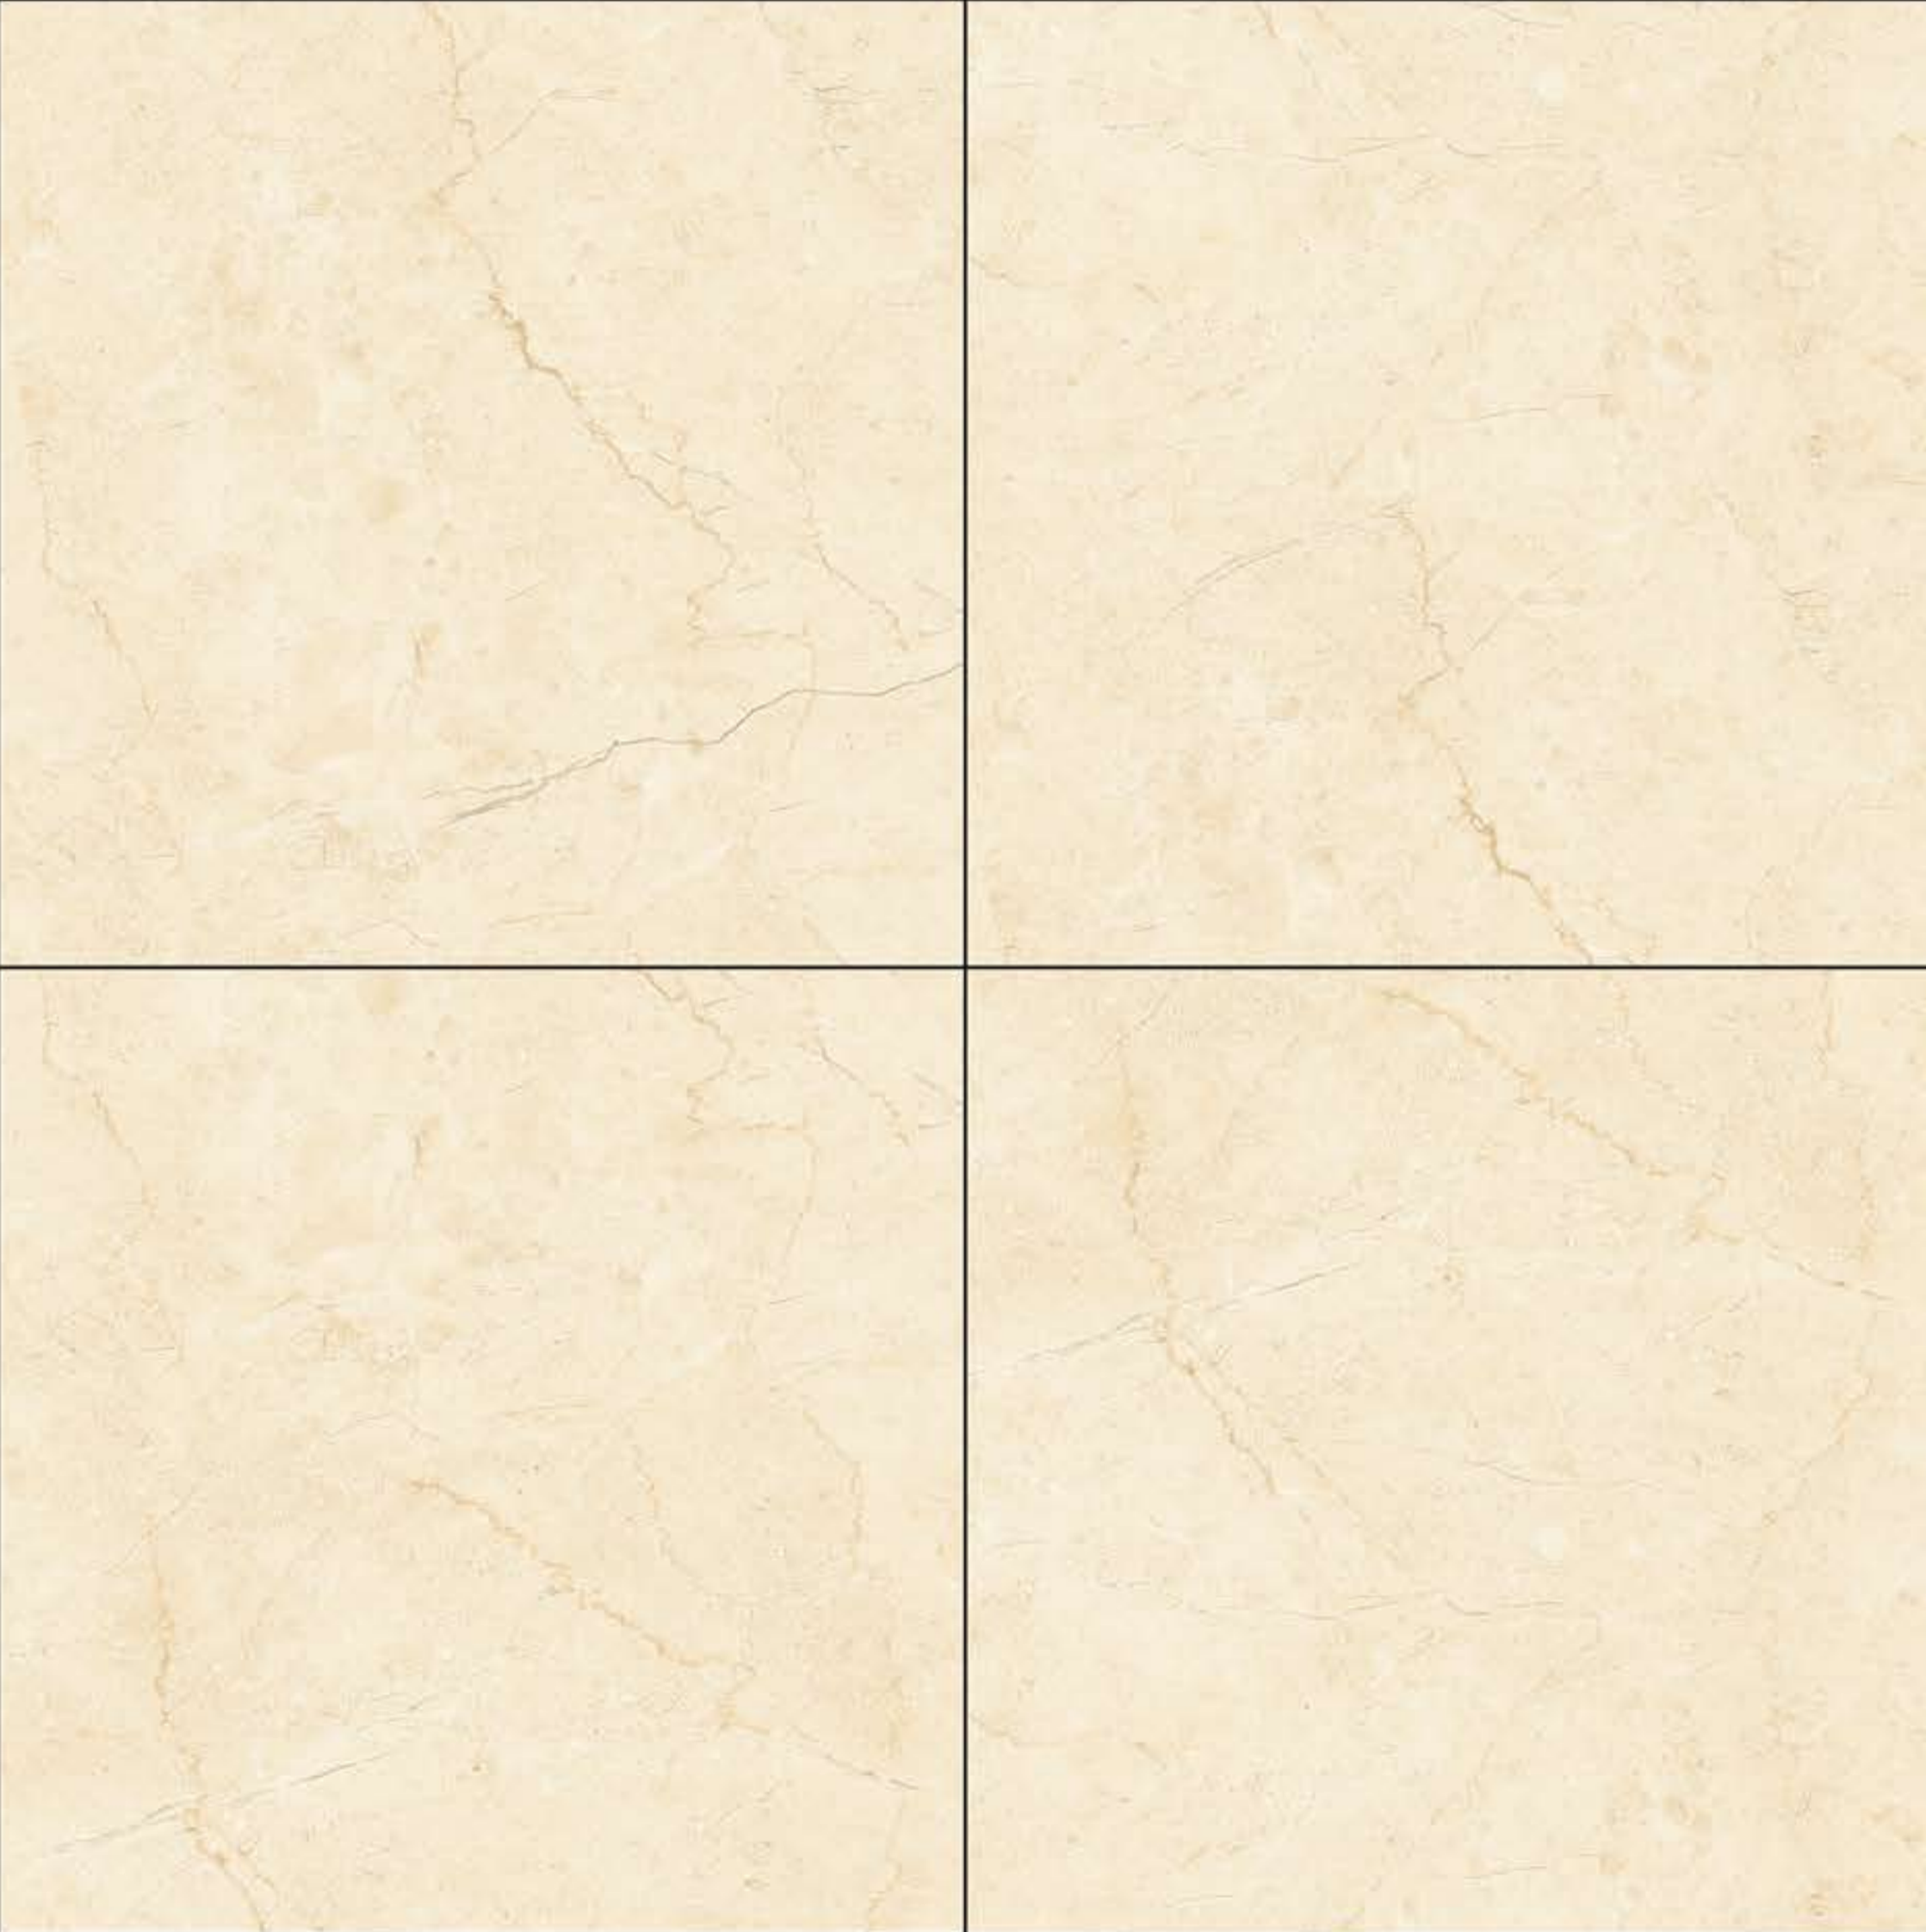

# 600x600mm | Glossy Digital Glazed Vitrified Tiles

Random

ANTIQUÉ BEIGE

Digital Tech

Floor Tiles

Eco Friendly

Heavy Duty

600x600mm