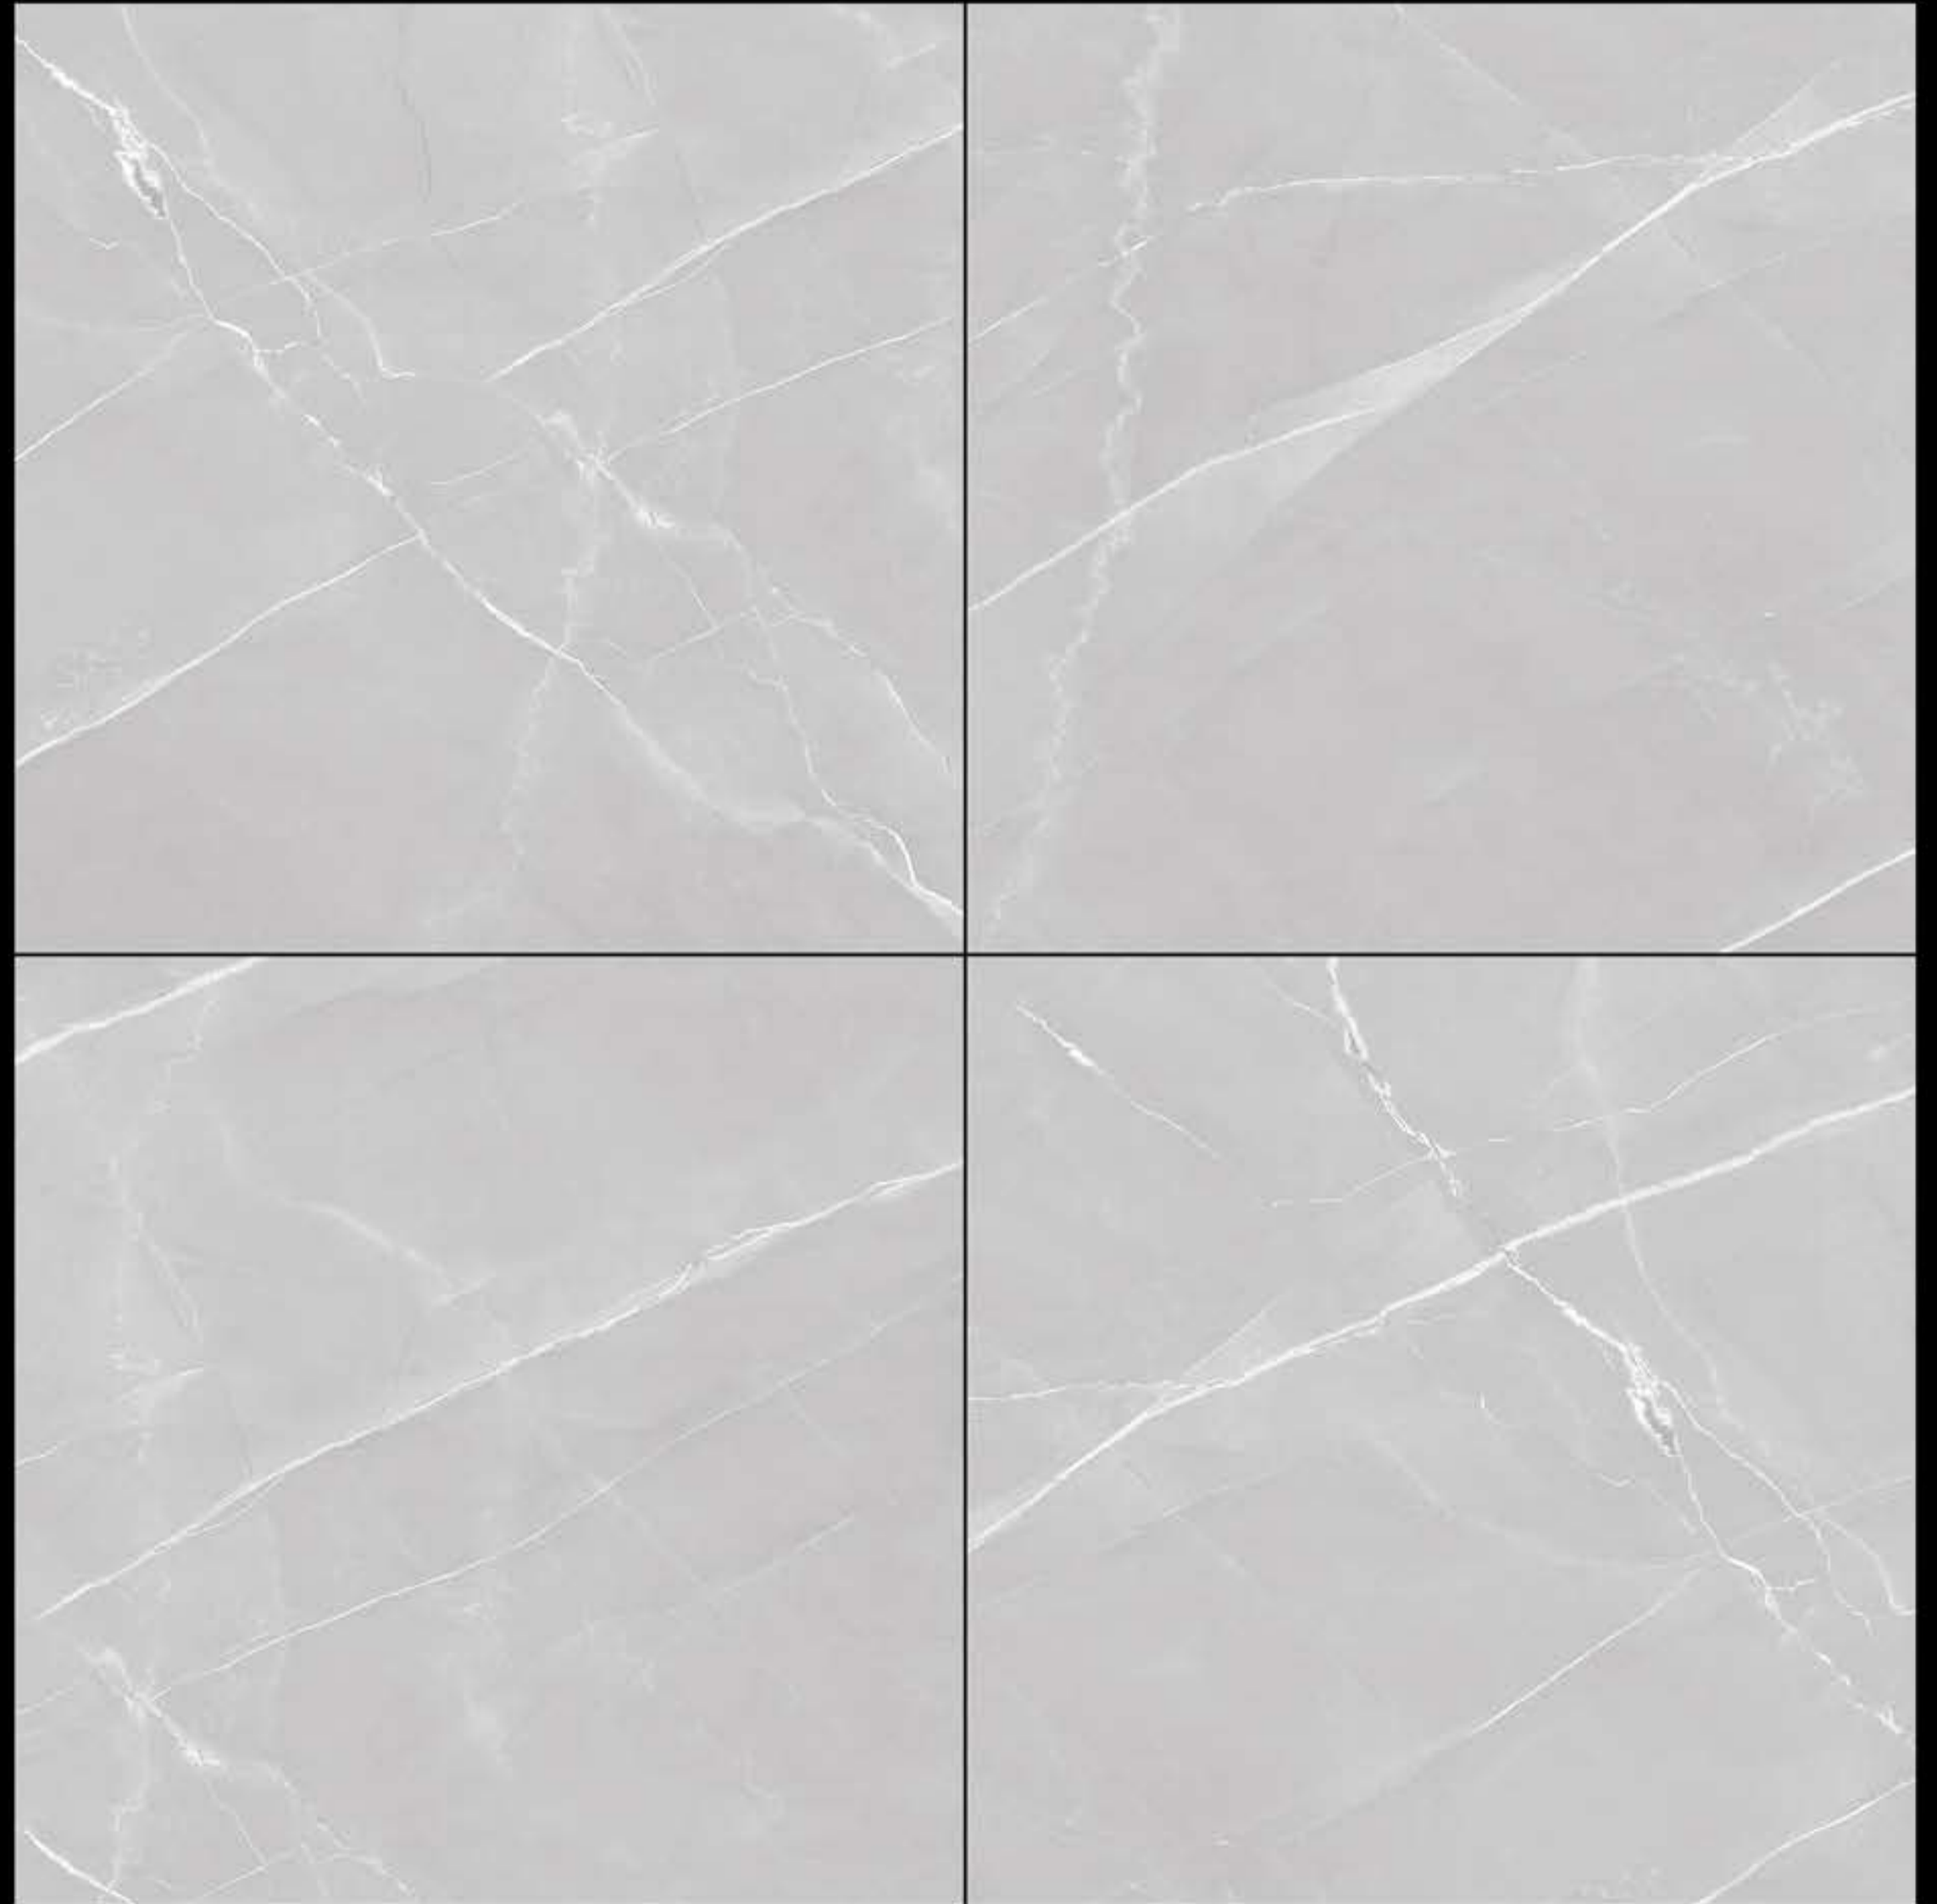

600x600mm

Digital Glazed Vitrified Tiles

Random

BRENZO LIGHT GREY

Digital Tech

Floor Tiles

Eco Friendly

Heavy Duty