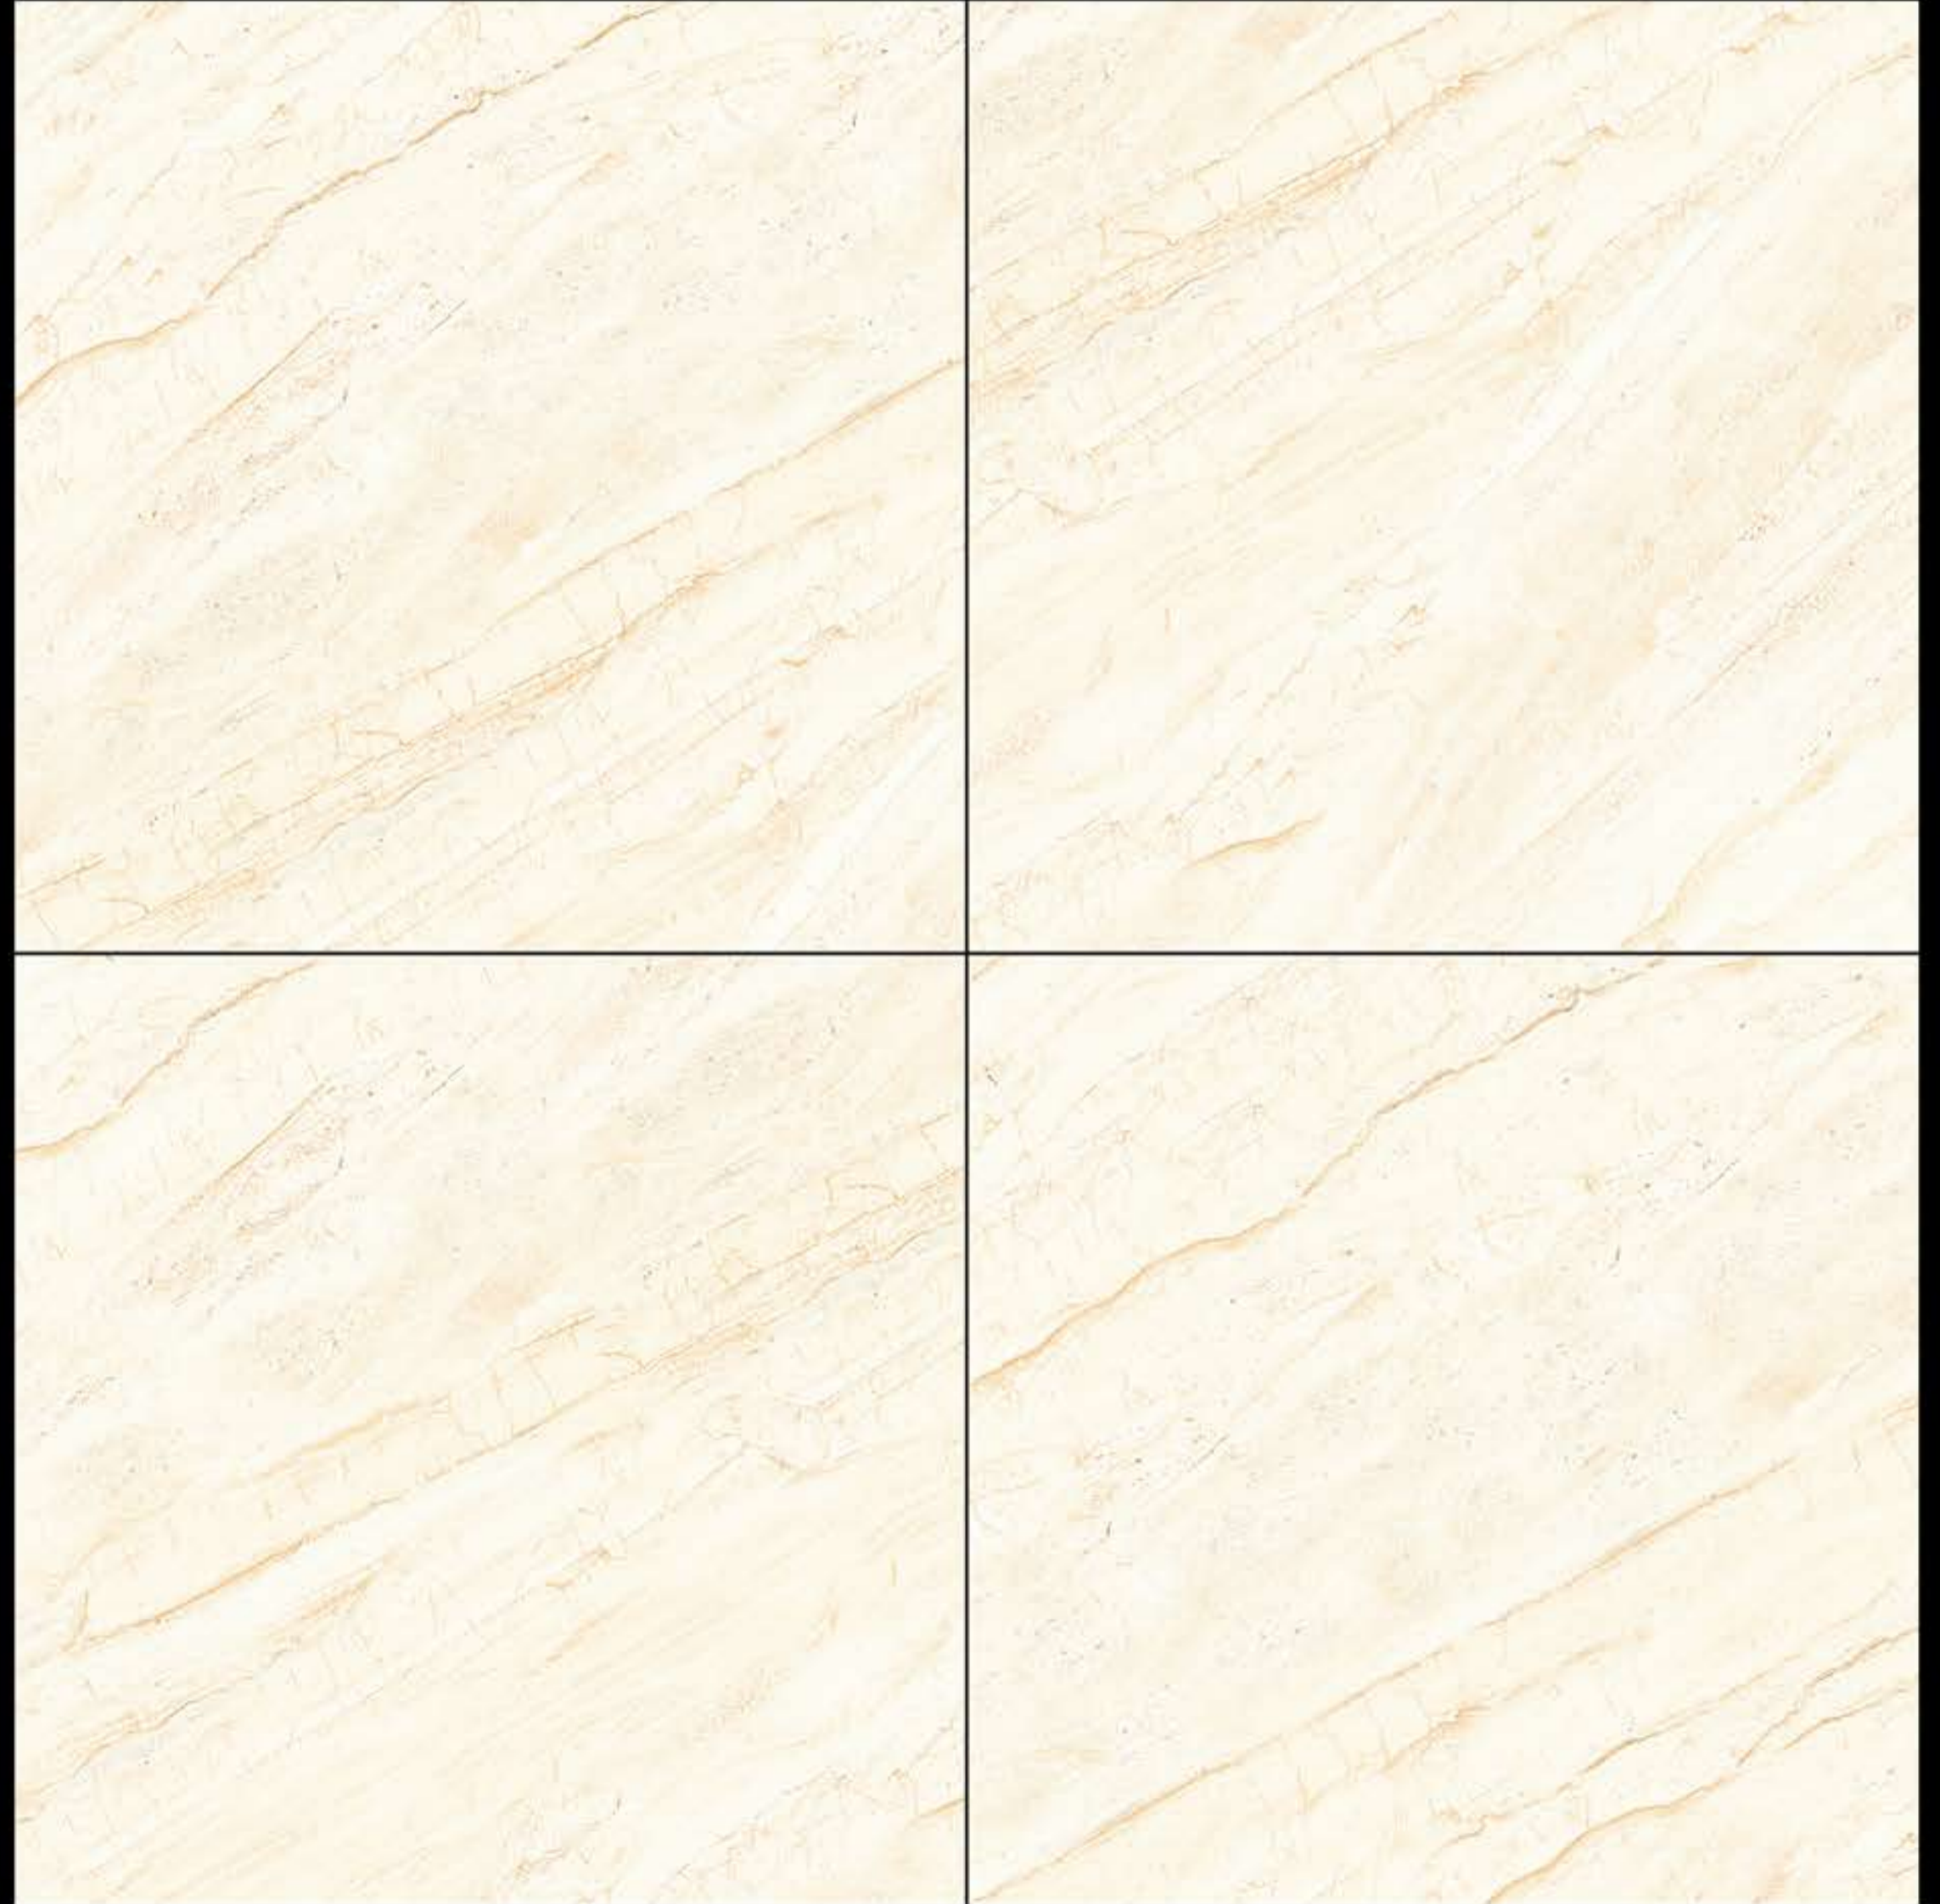

600x600mm | Glossy Digital Glazed Vitrified Tiles

Random

MILANO BLANCO

Digital Tech

Floor Tiles

Eco Friendly

Heavy Duty