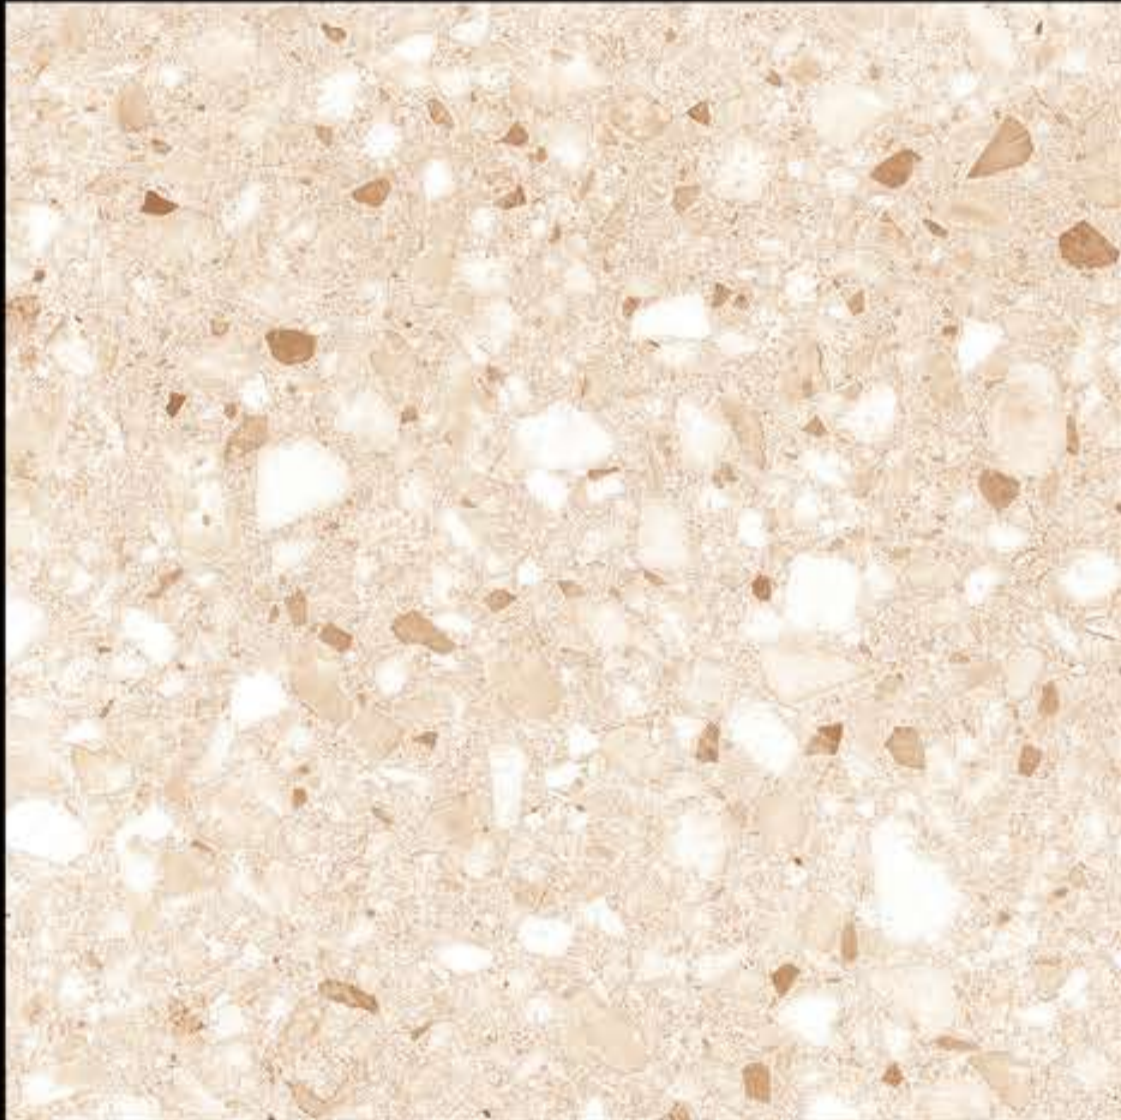

600x600mm | Glossy Digital Glazed Vitrified Tiles

Fix part

MOZEK CREMA

Digital Tech

Floor Tiles

Eco Friendly

Heavy Duty