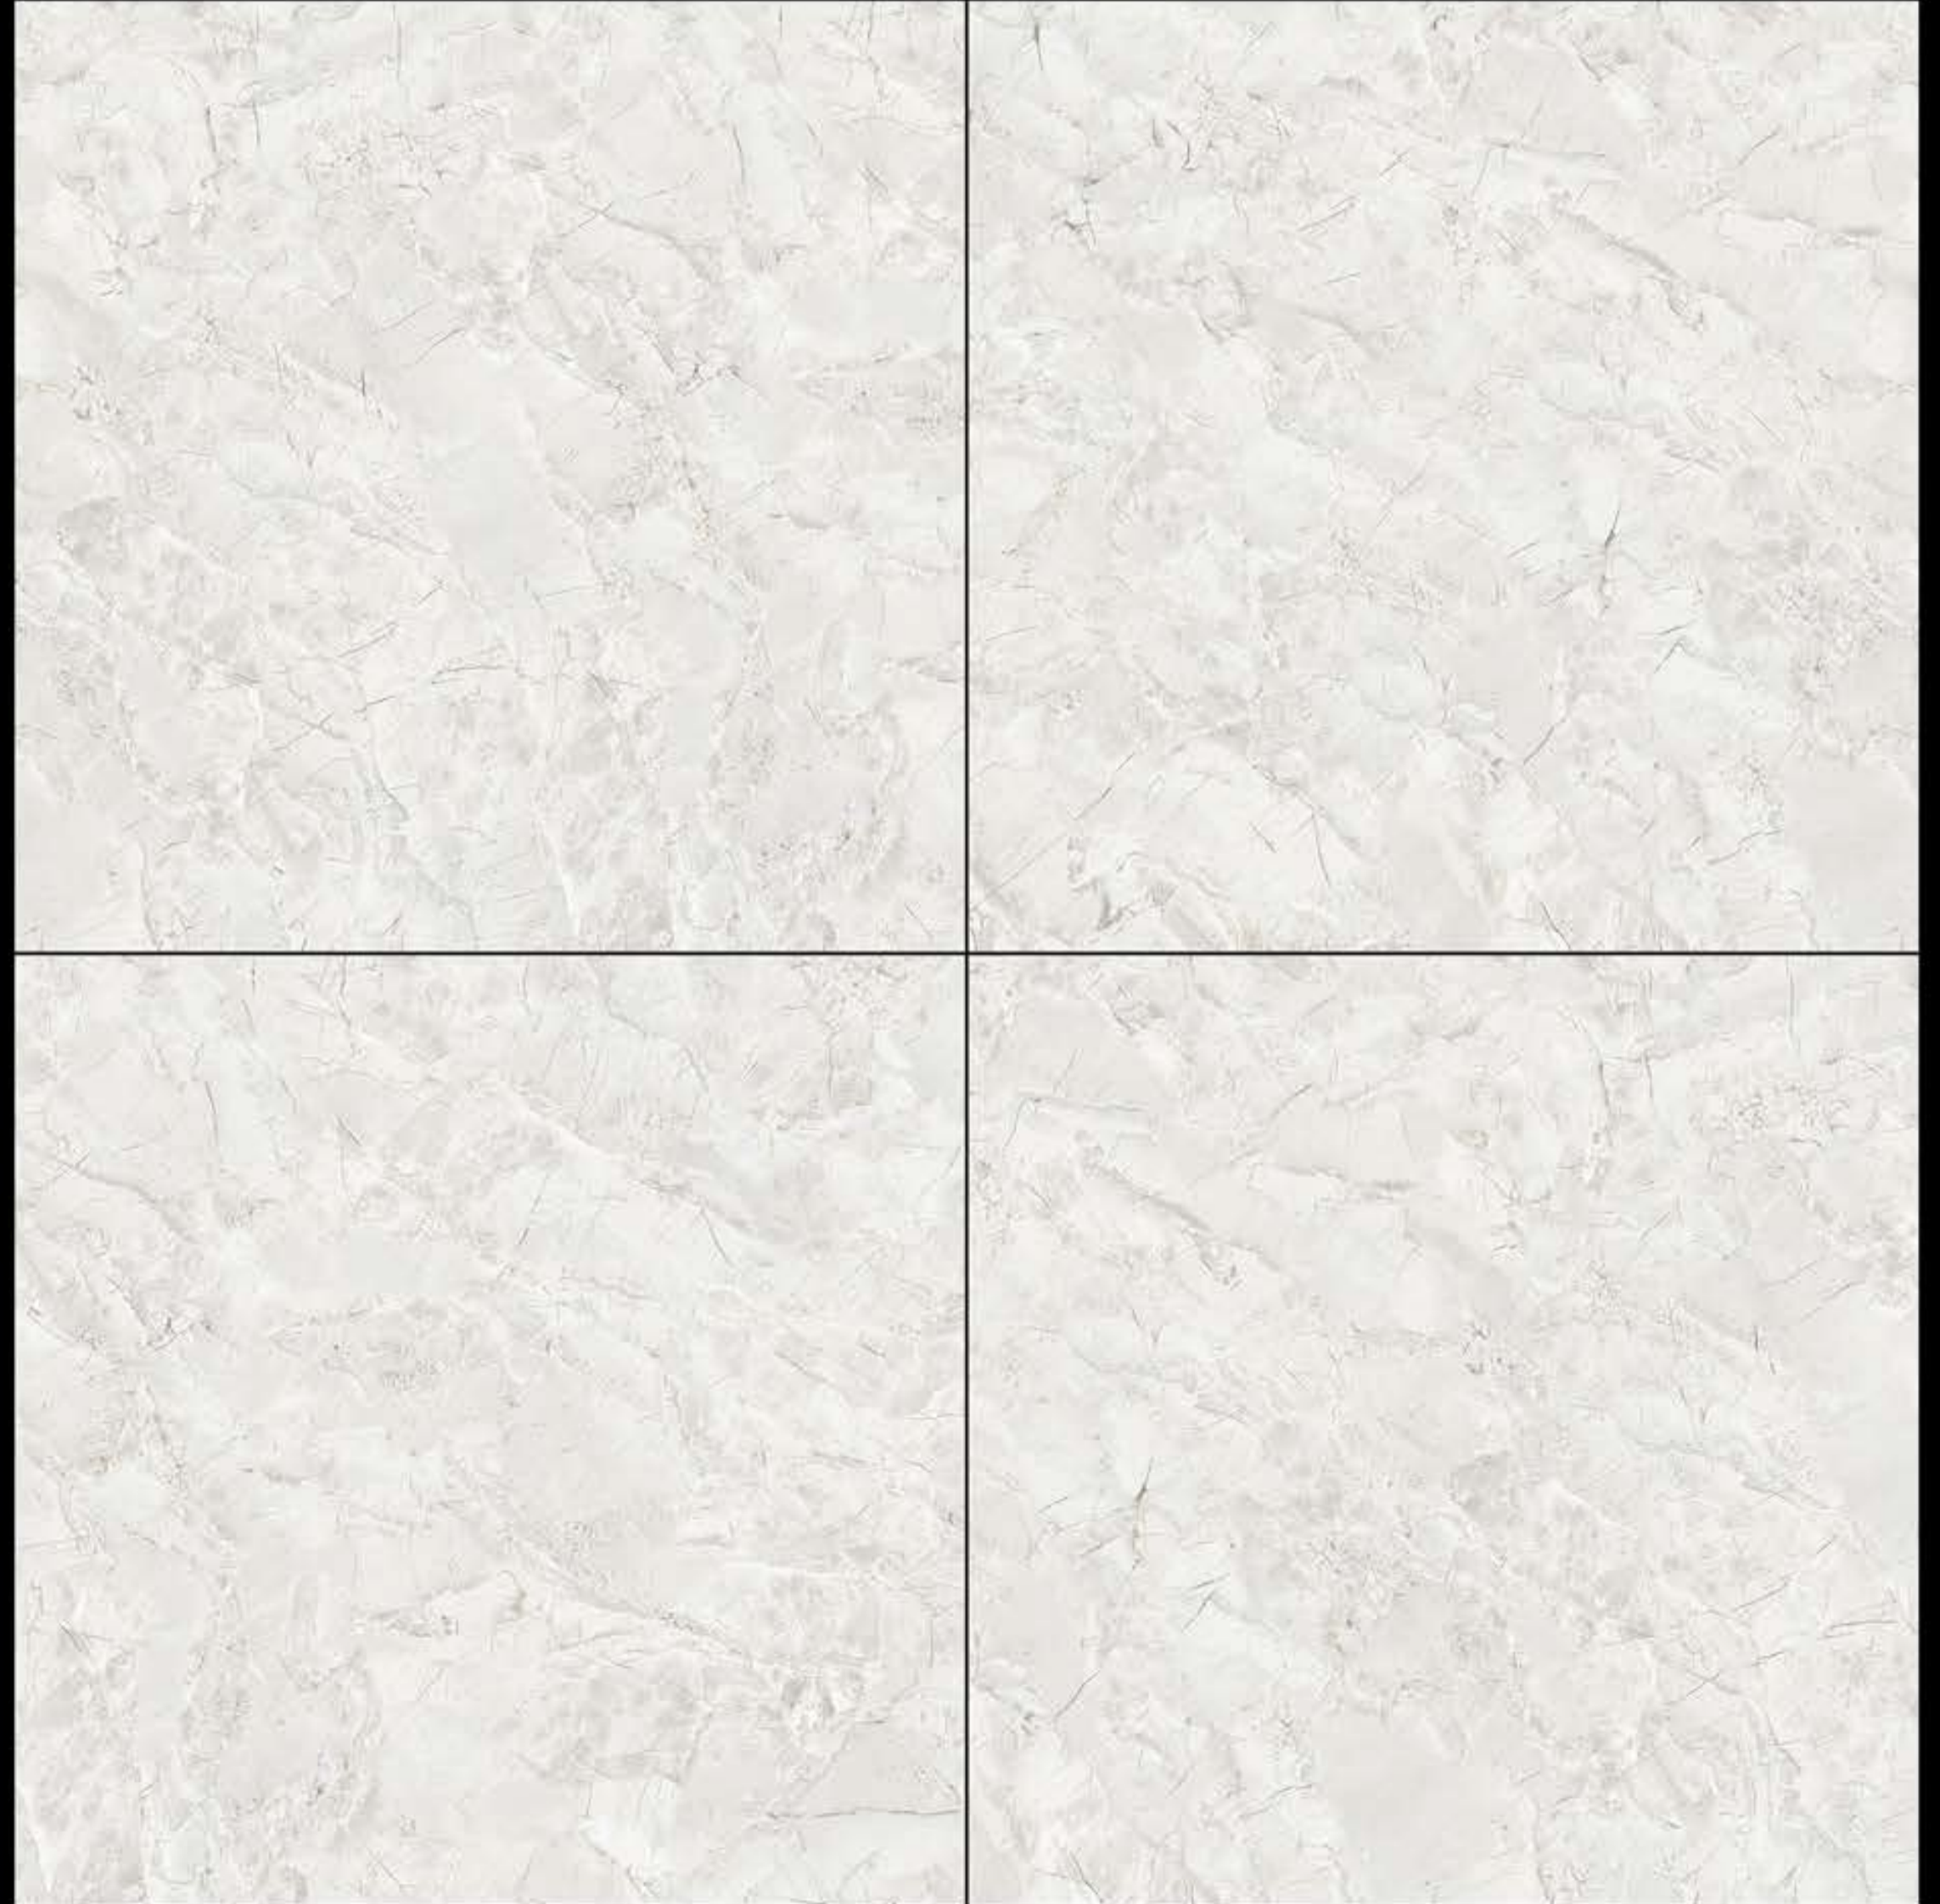

600x600mm

Digital Glazed Vitrified Tiles

Random

ELMA BIANCO

Digital Tech

Floor Tiles

Eco Friendly

Heavy Duty