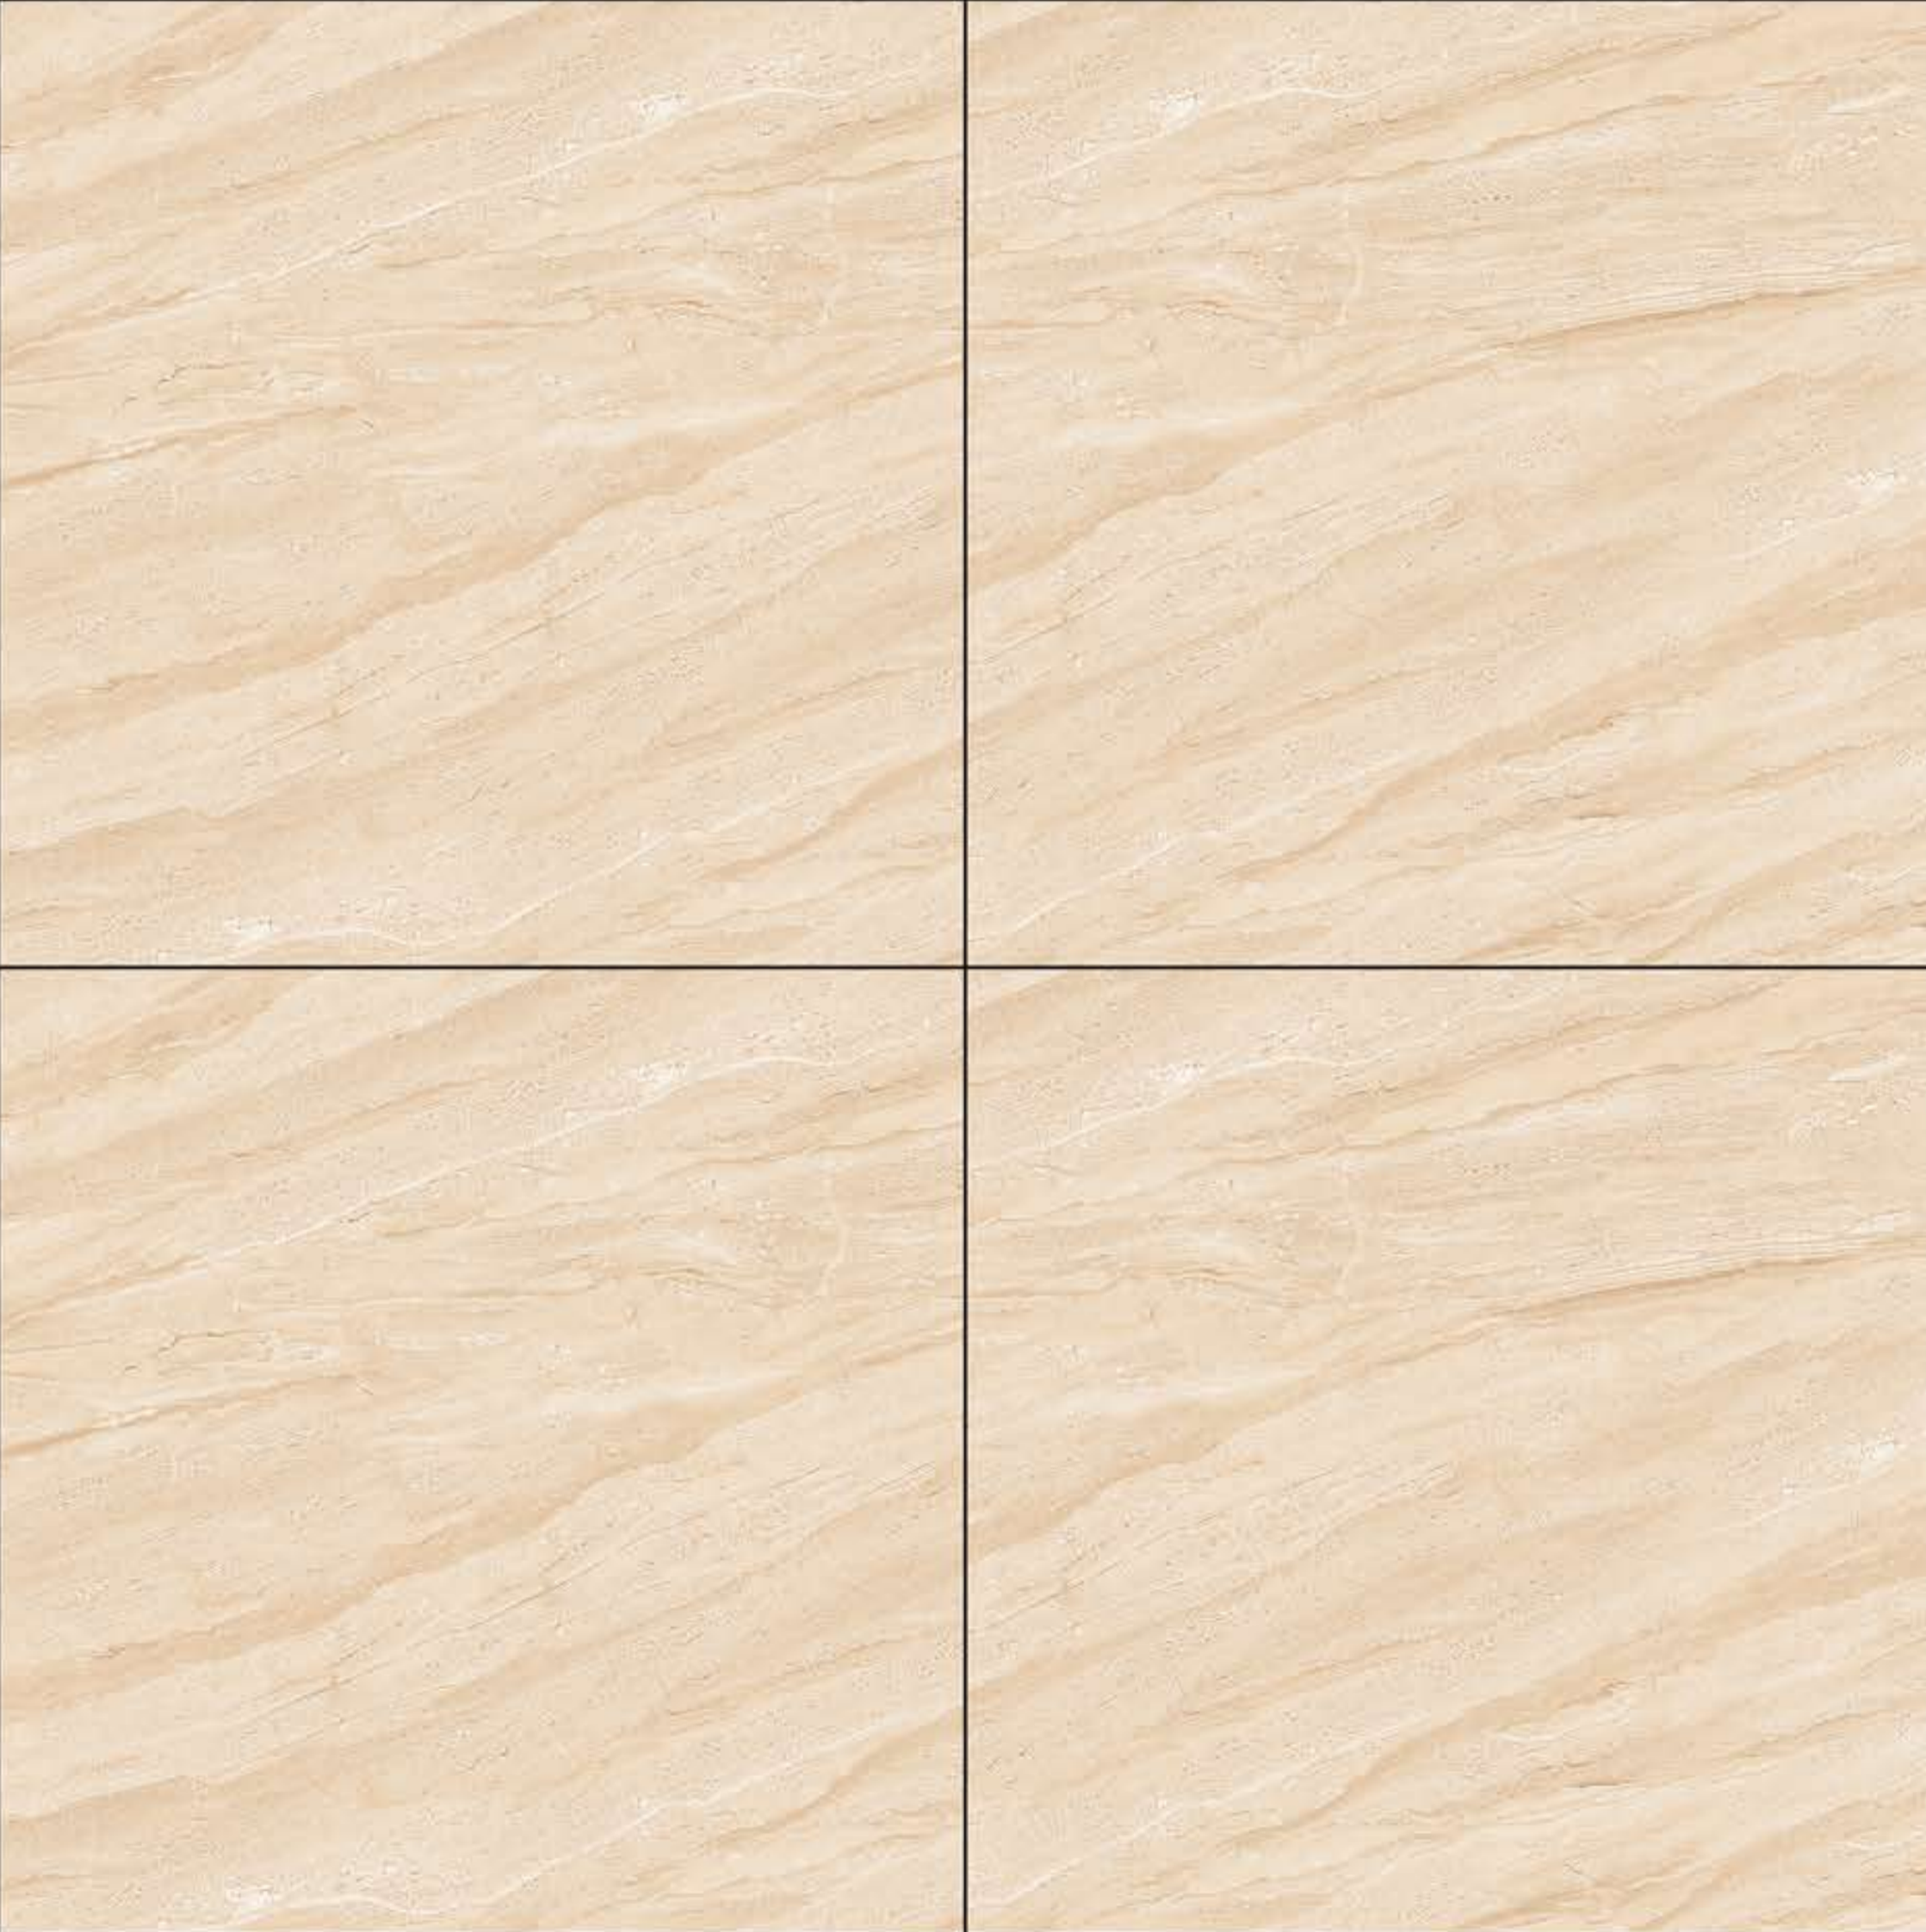

600x600mm | Glossy Digital Glazed Vitrified Tiles

Random

DAINO BROWN

Digital Tech

Floor Tiles

Eco Friendly

Heavy Duty