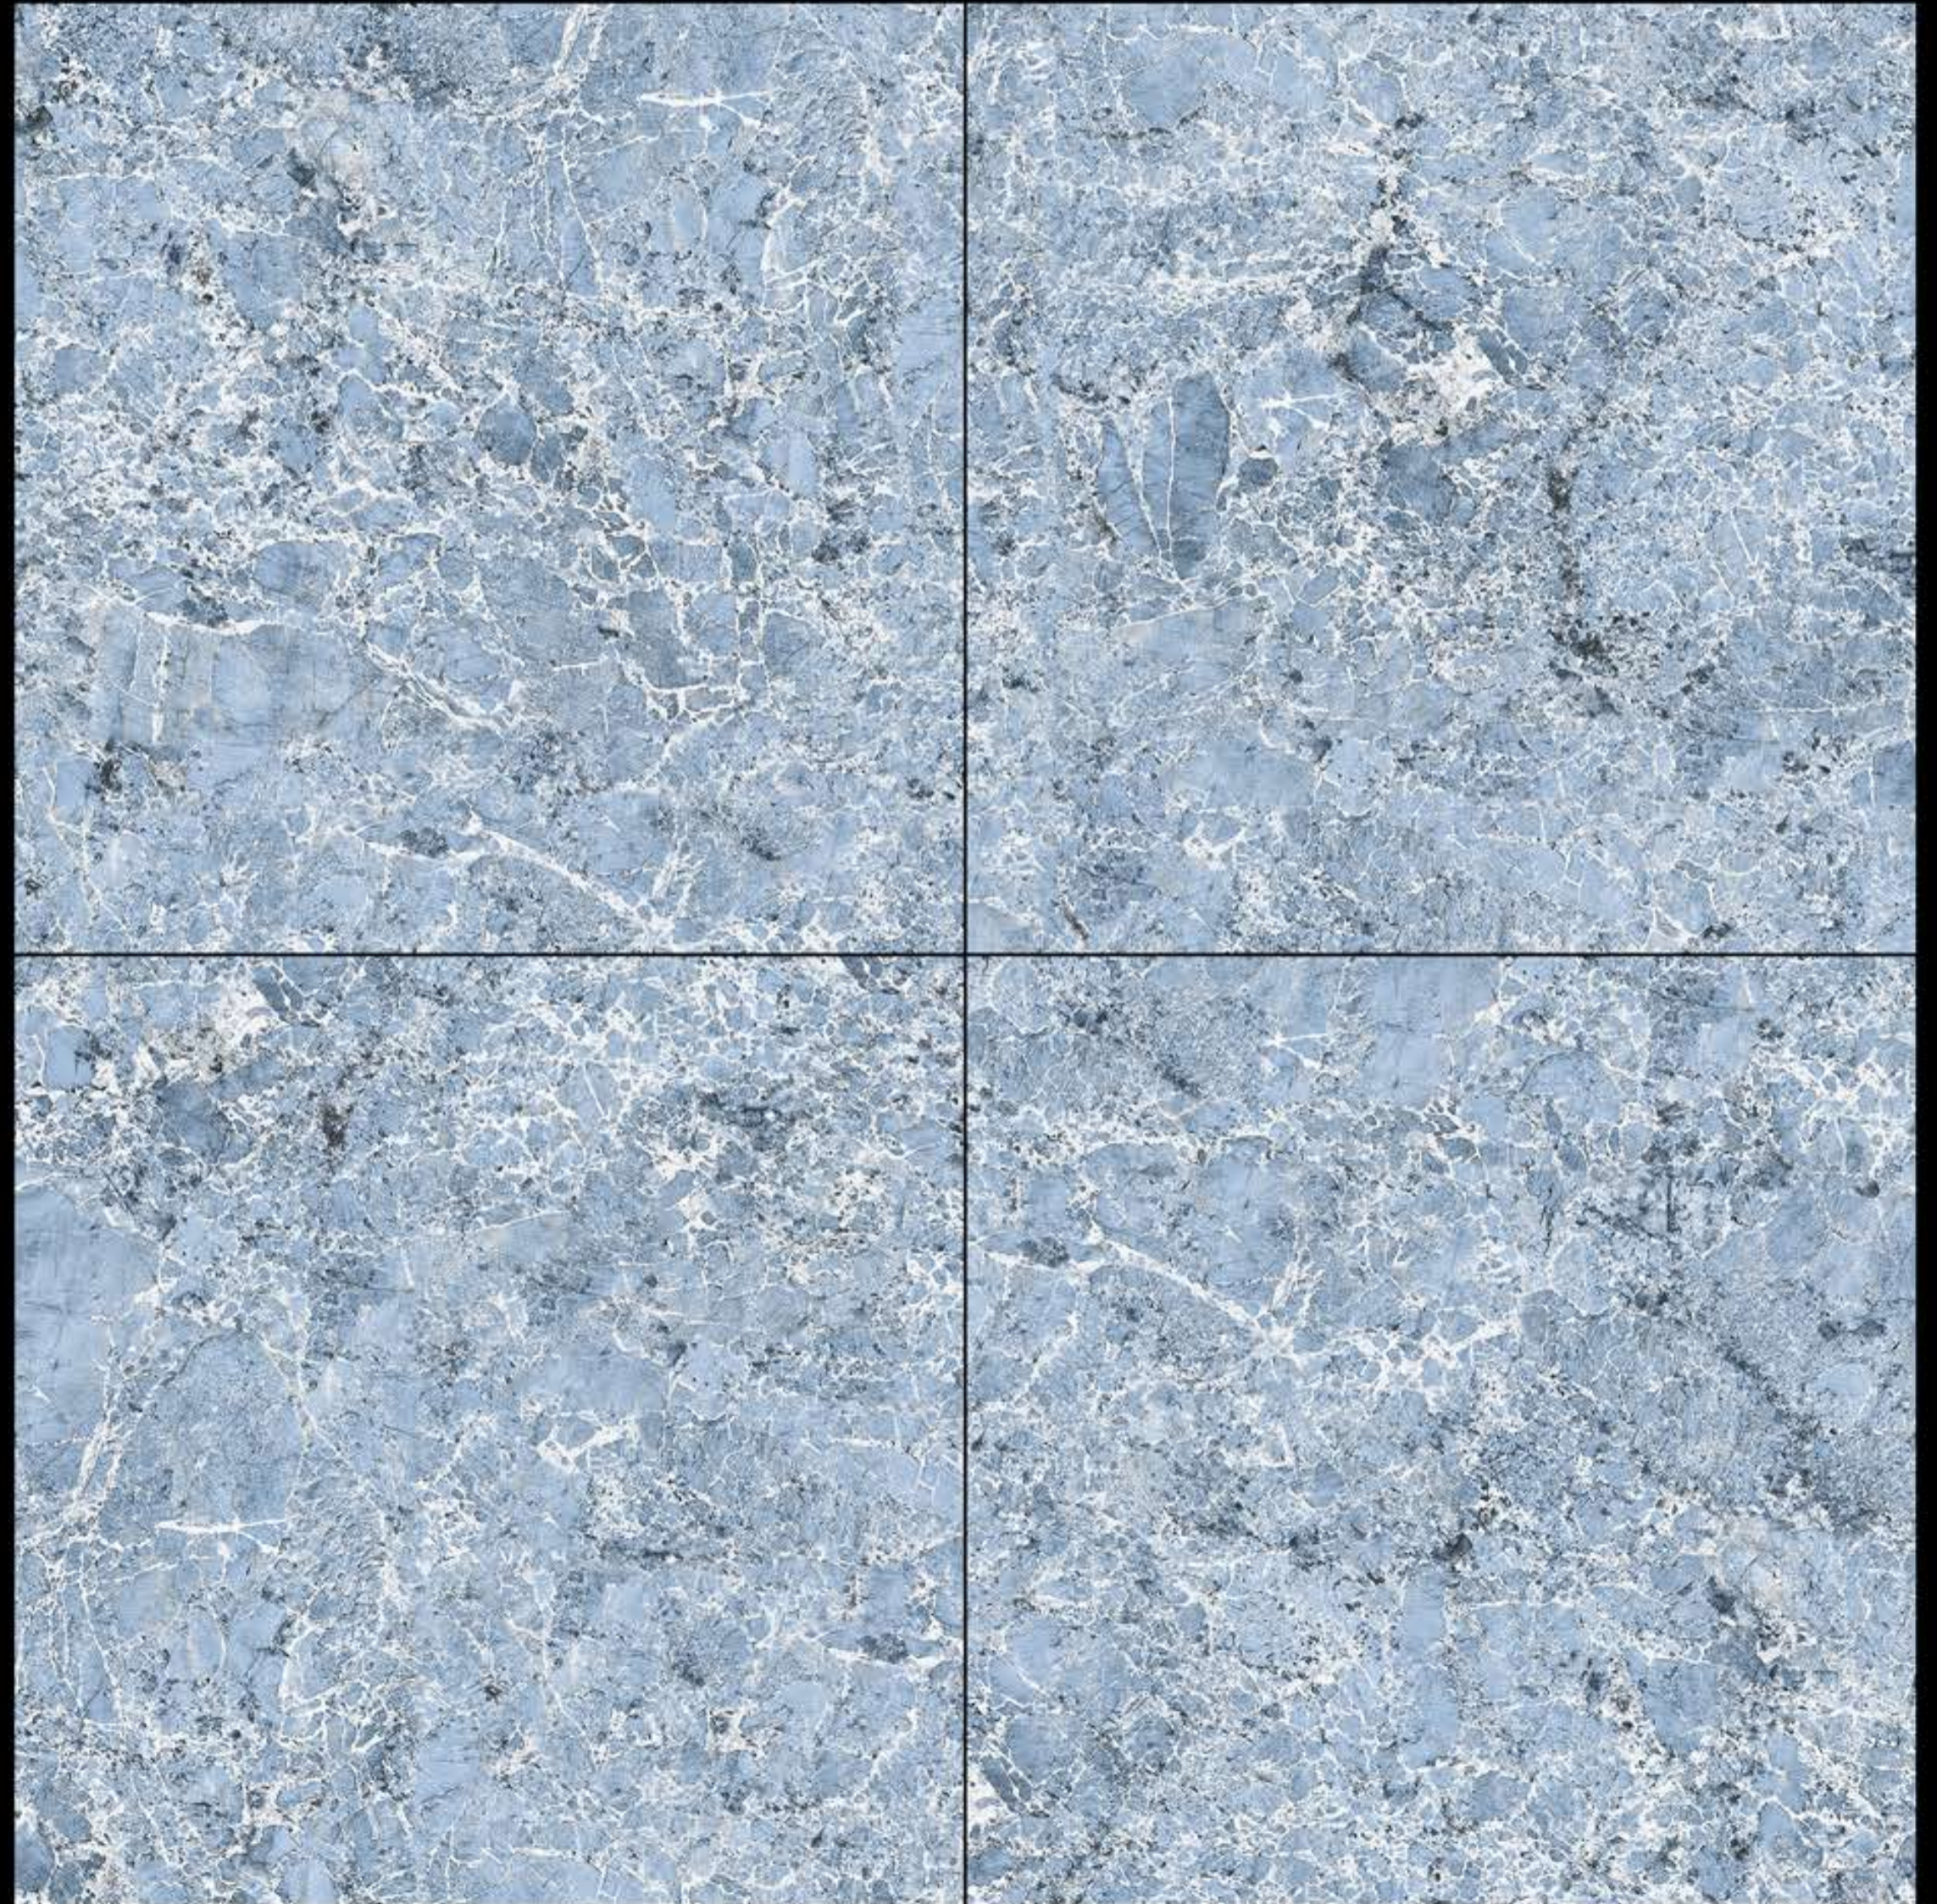

# Digital Glazed Vitrified Tiles

Random

SKY BLUE

Digital Tech

Floor Tiles

Eco Friendly

Heavy Duty

600x600mm