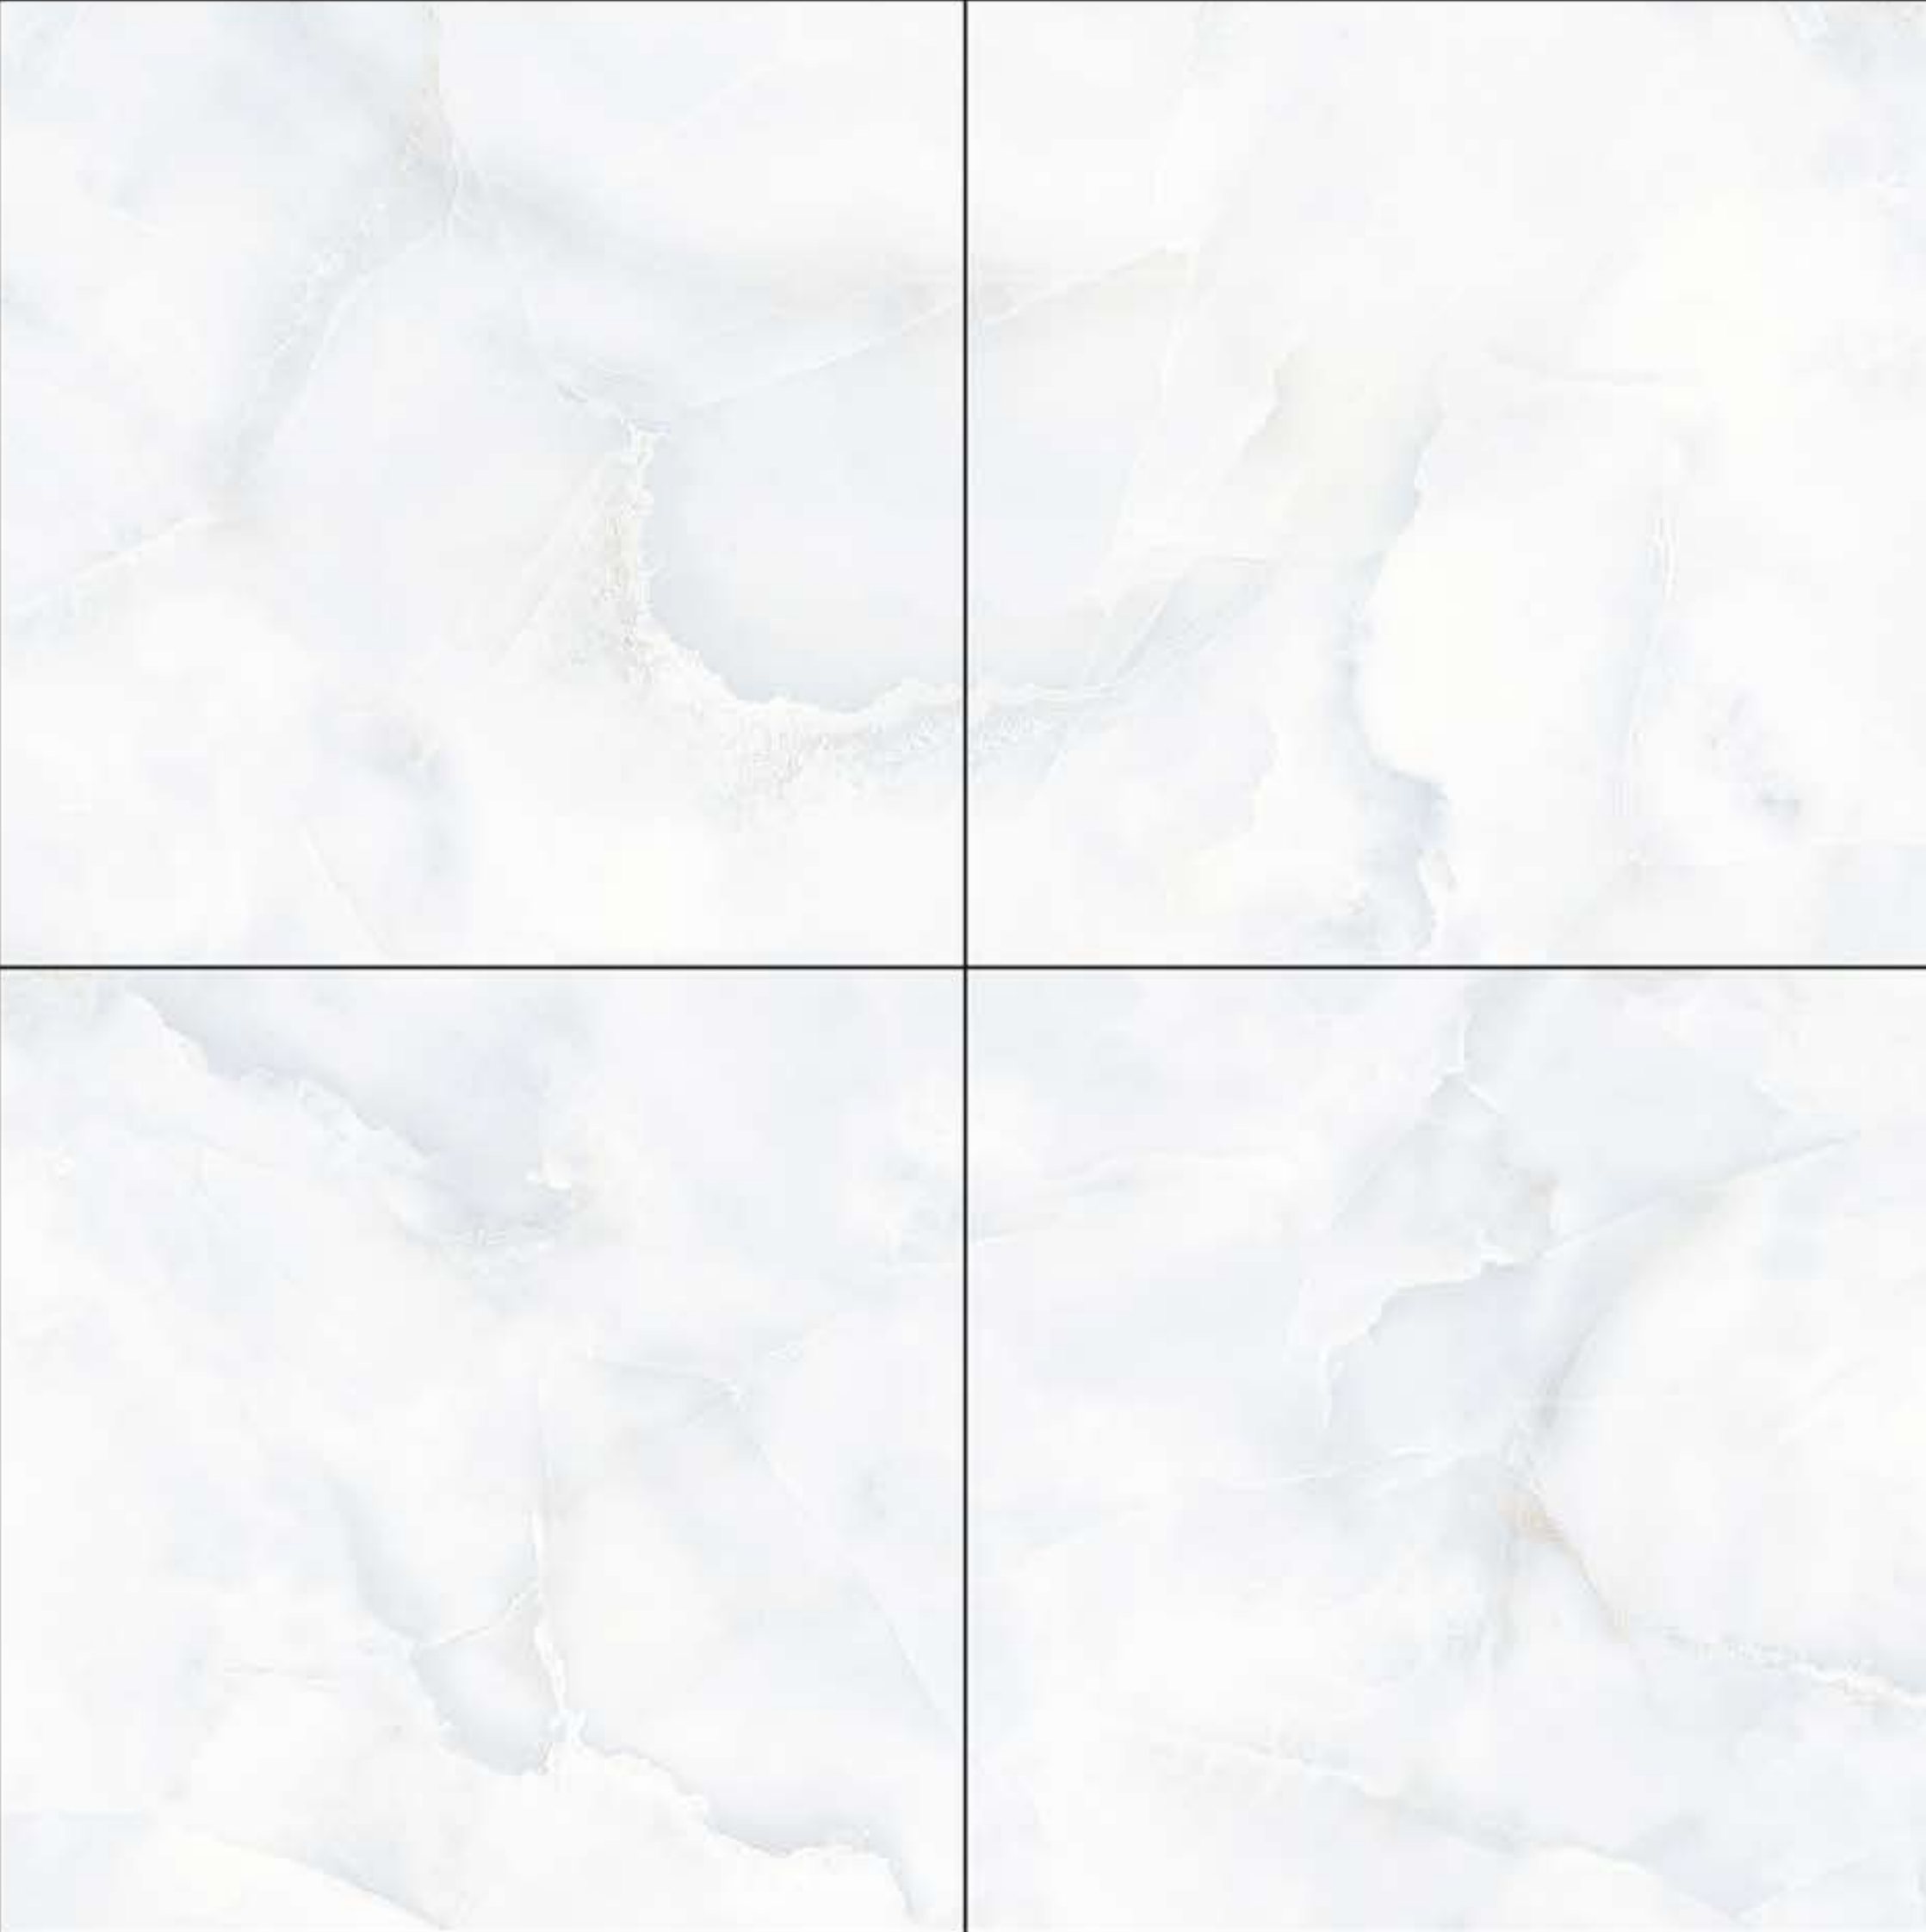

600x600mm | Glossy Digital Glazed Vitrified Tiles

Random

GRAFITY ONYX

Digital Tech

Floor Tiles

Eco Friendly

Heavy Duty