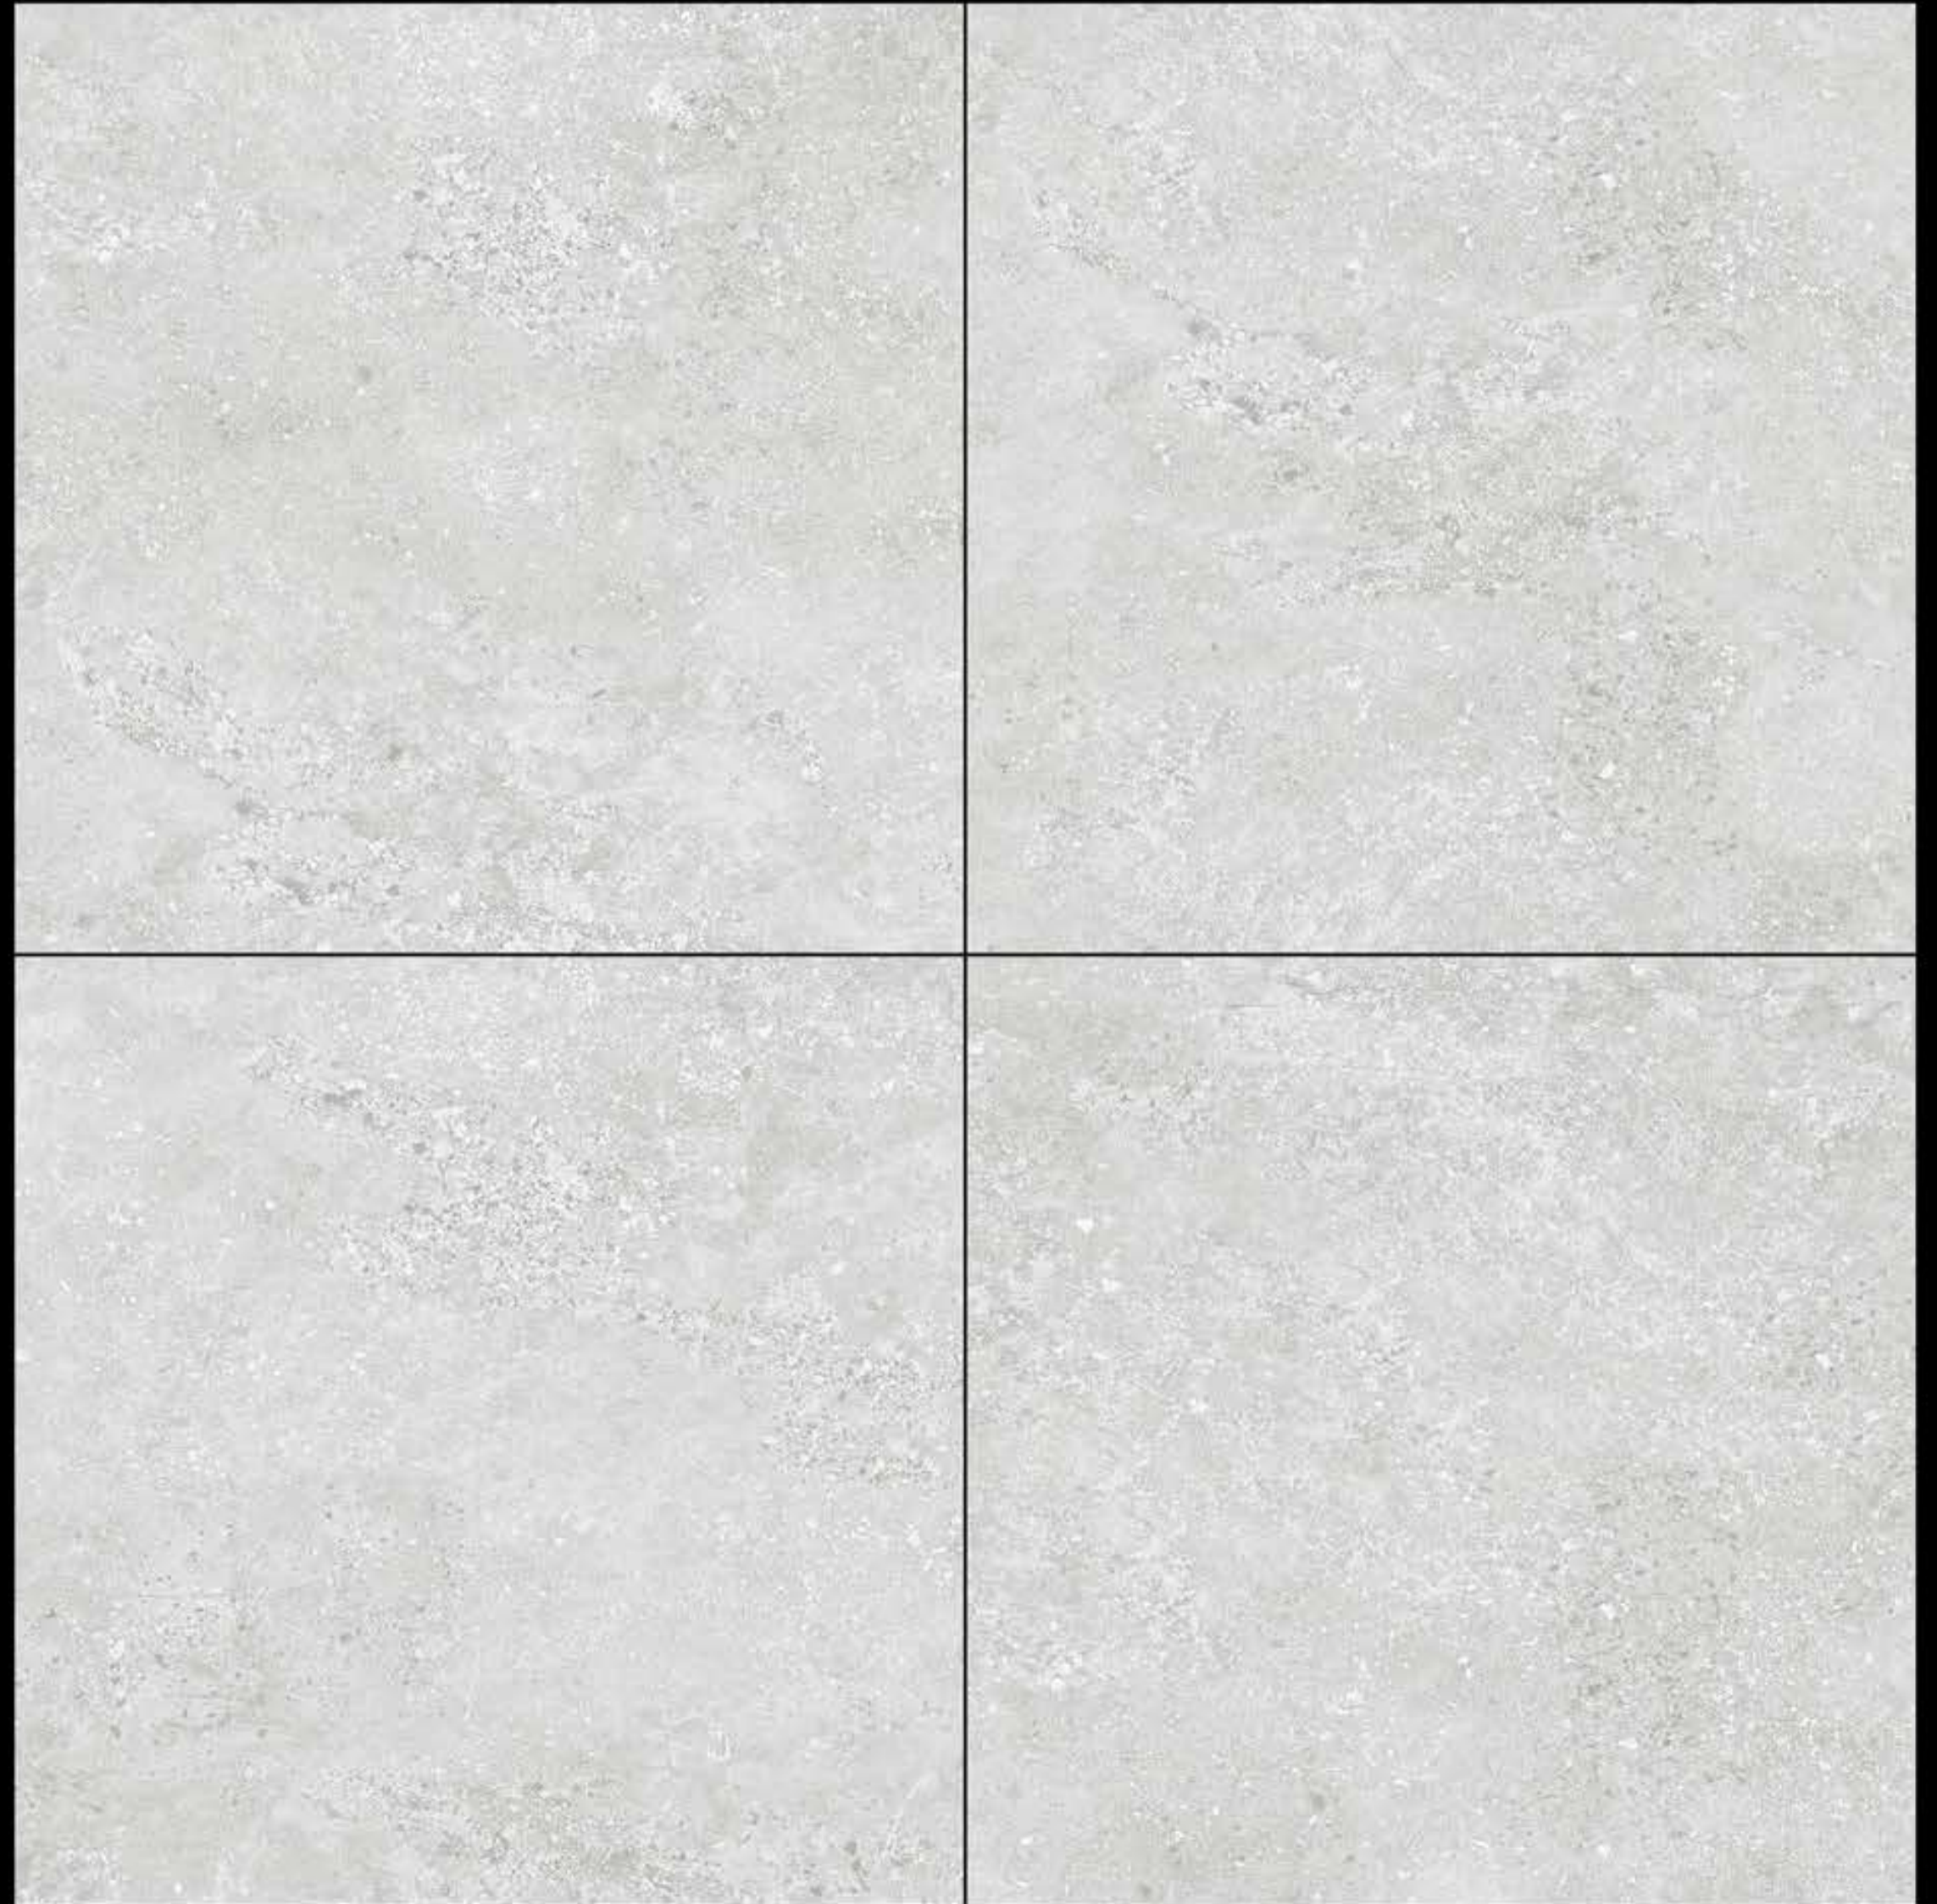

600x600mm

Digital Glazed Vitrified Tiles

Random

ALTO GREY

Digital Tech

Floor Tiles

Eco Friendly

Heavy Duty