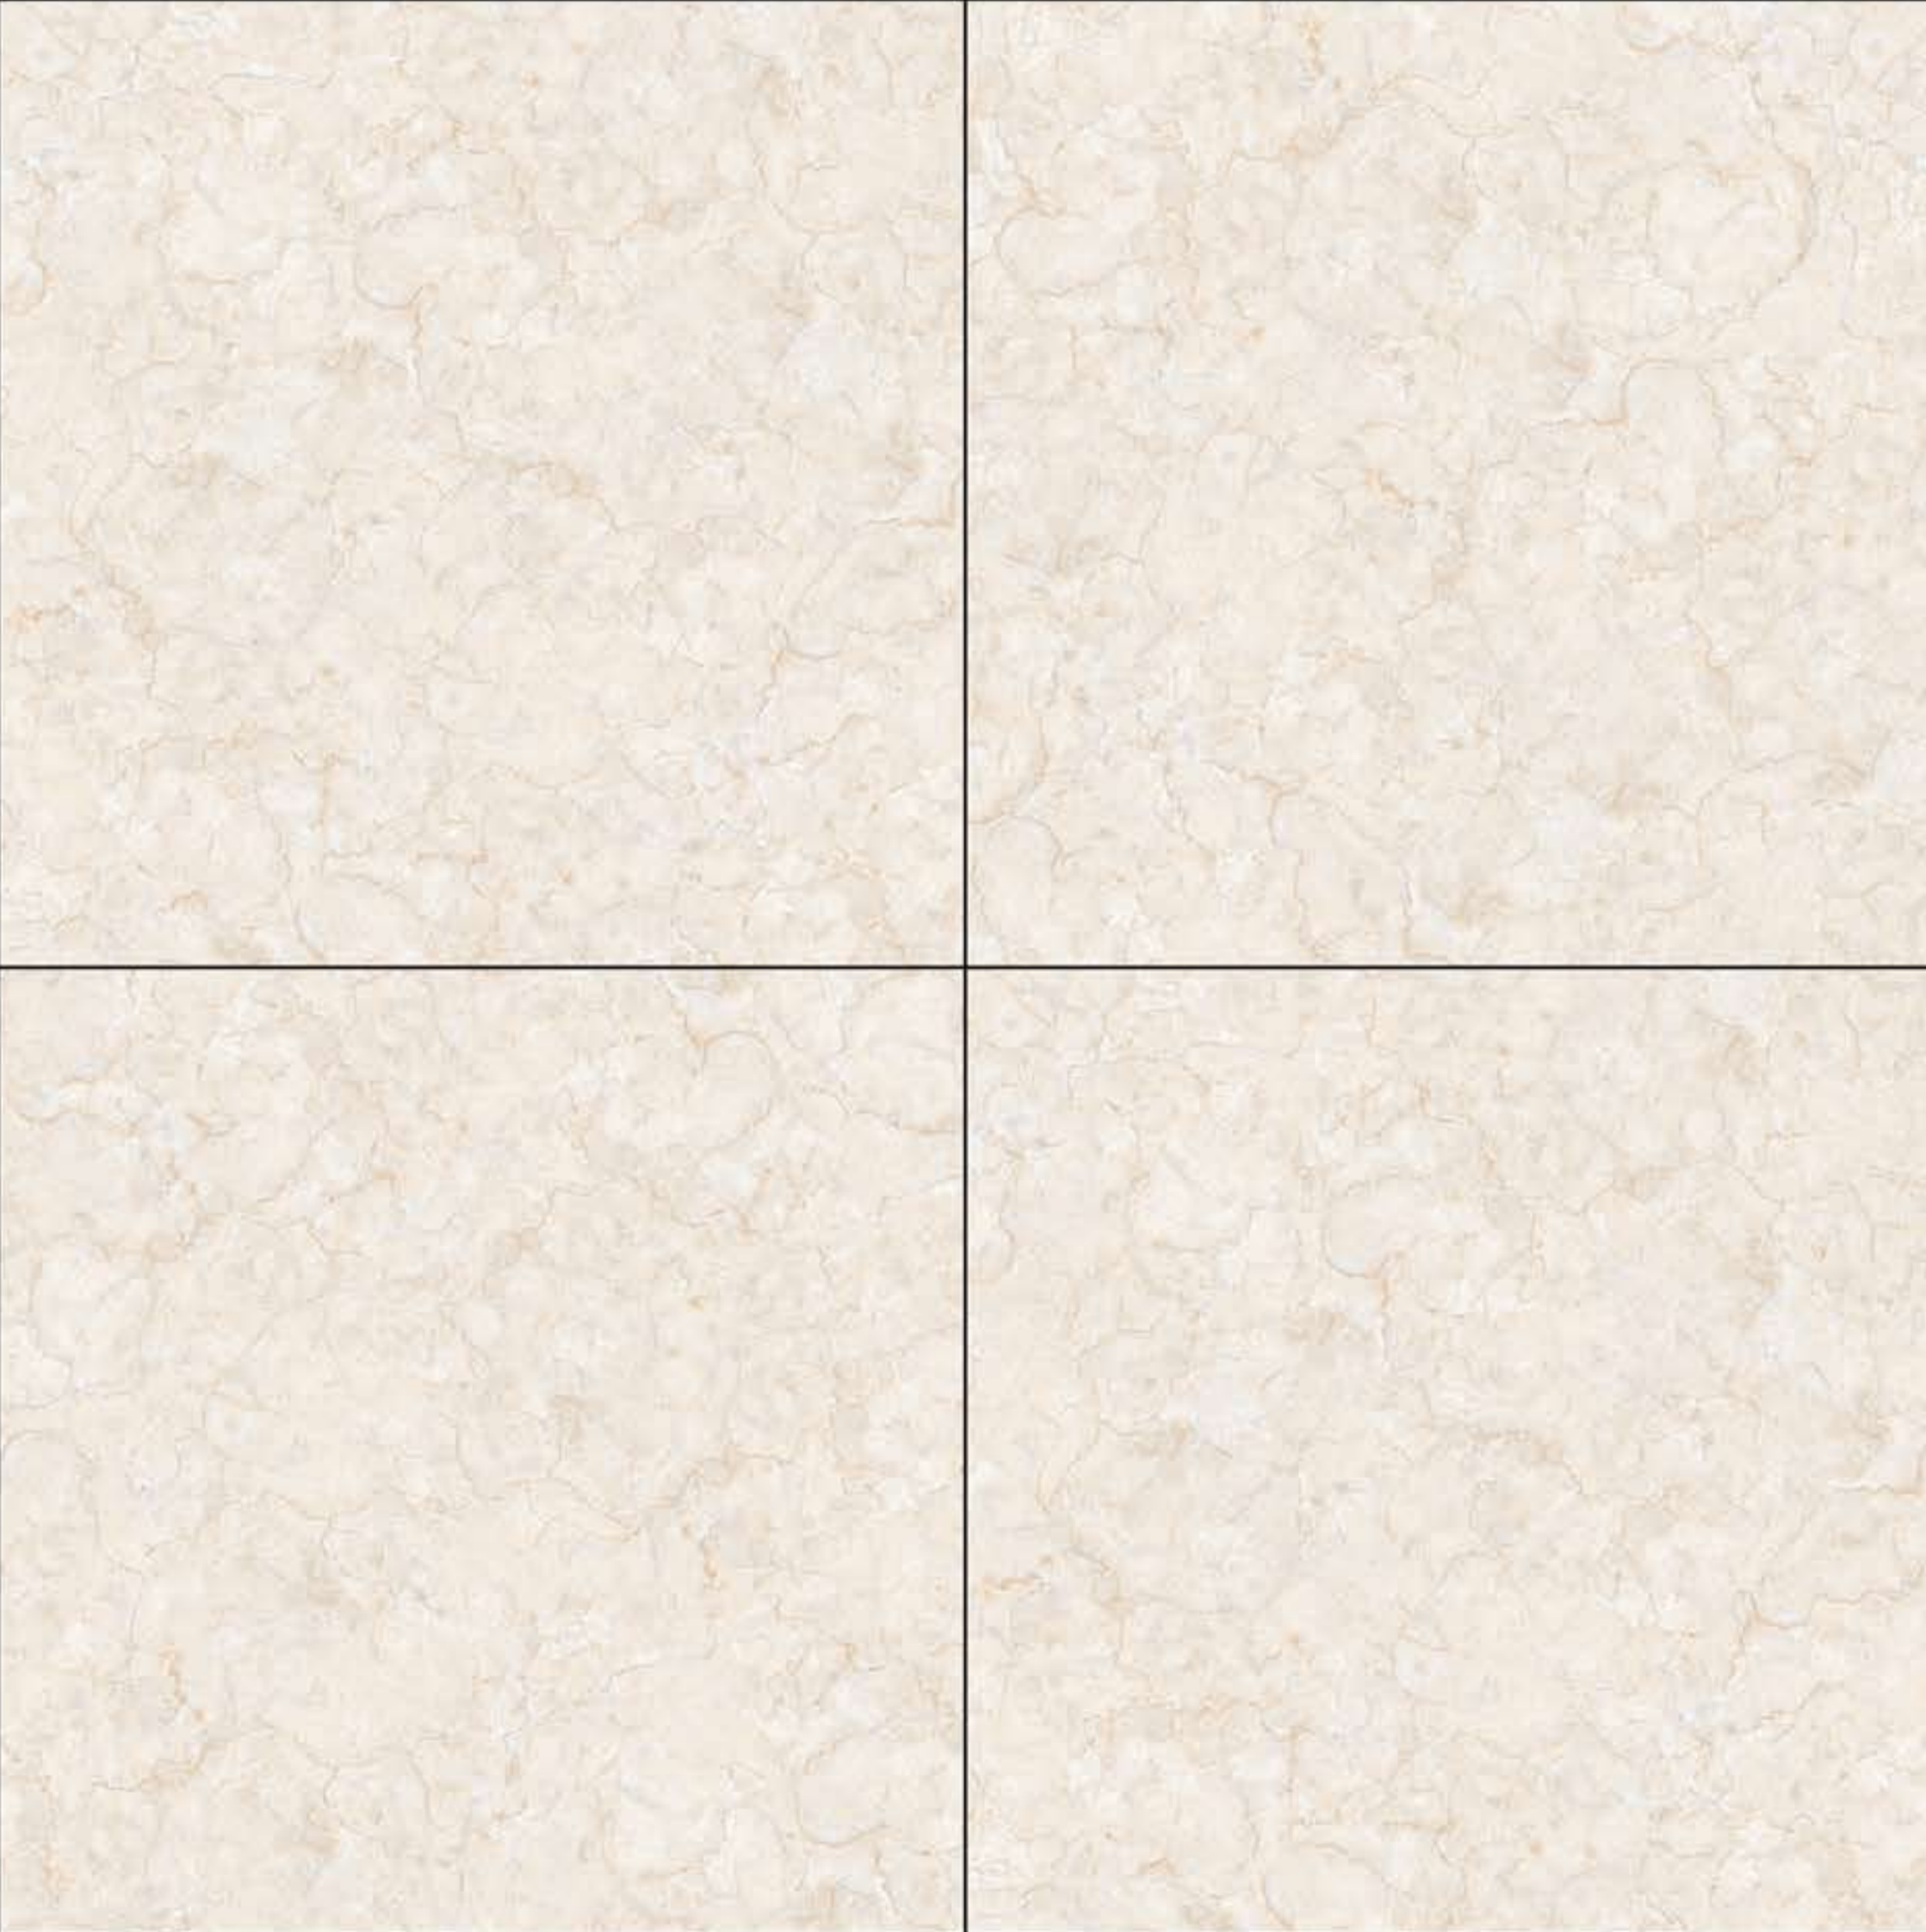

600x600mm | Glossy Digital Glazed Vitrified Tiles

Random

OPALINE BEIGE

Digital Tech

Floor Tiles

Eco Friendly

Heavy Duty