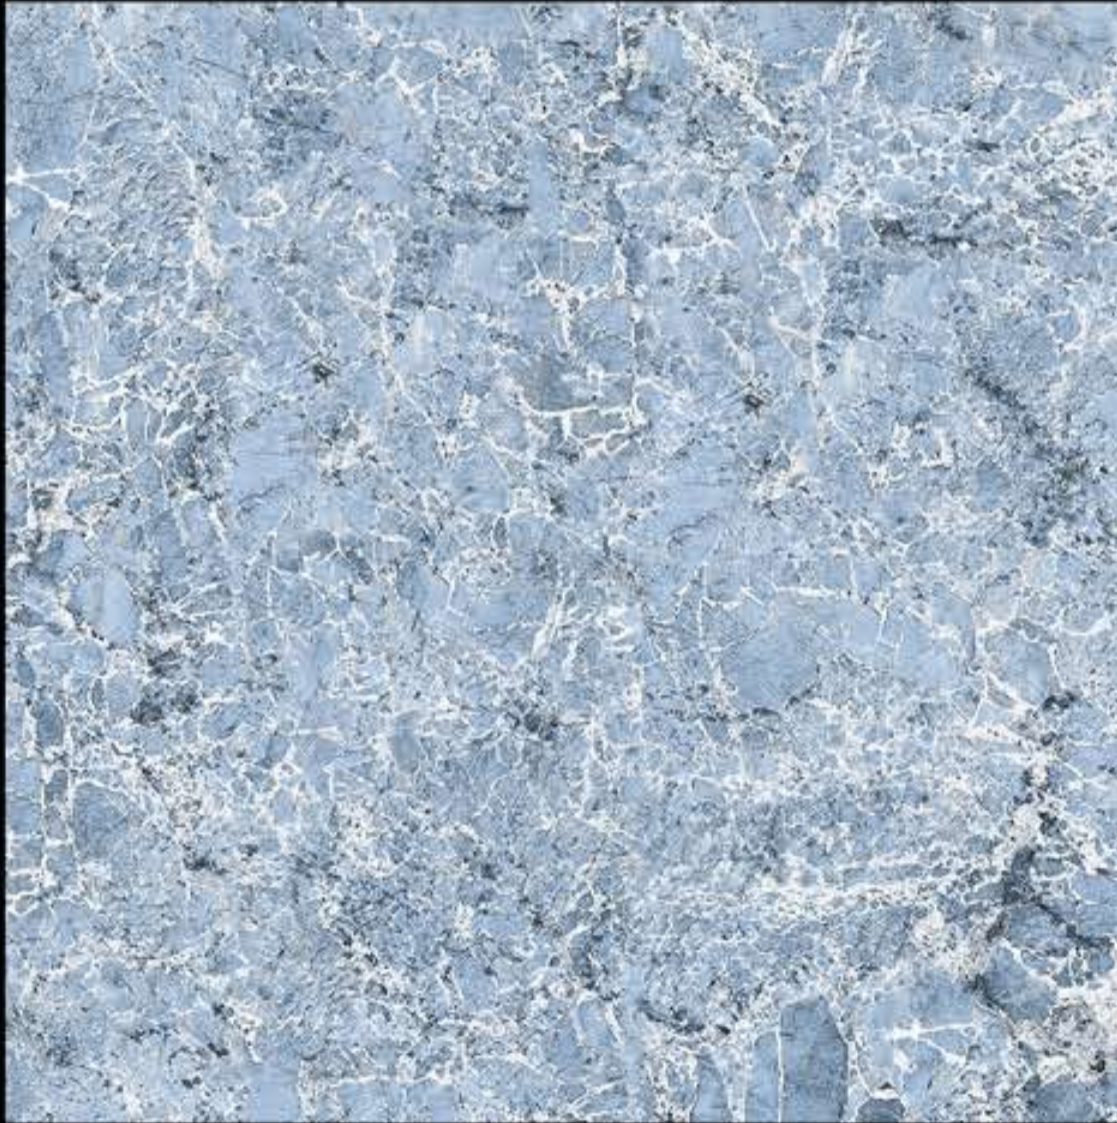

# Digital Glazed Vitrified Tiles

Random

SKY BLUE

Digital Tech

Floor Tiles

Eco Friendly

Heavy Duty

600x600mm